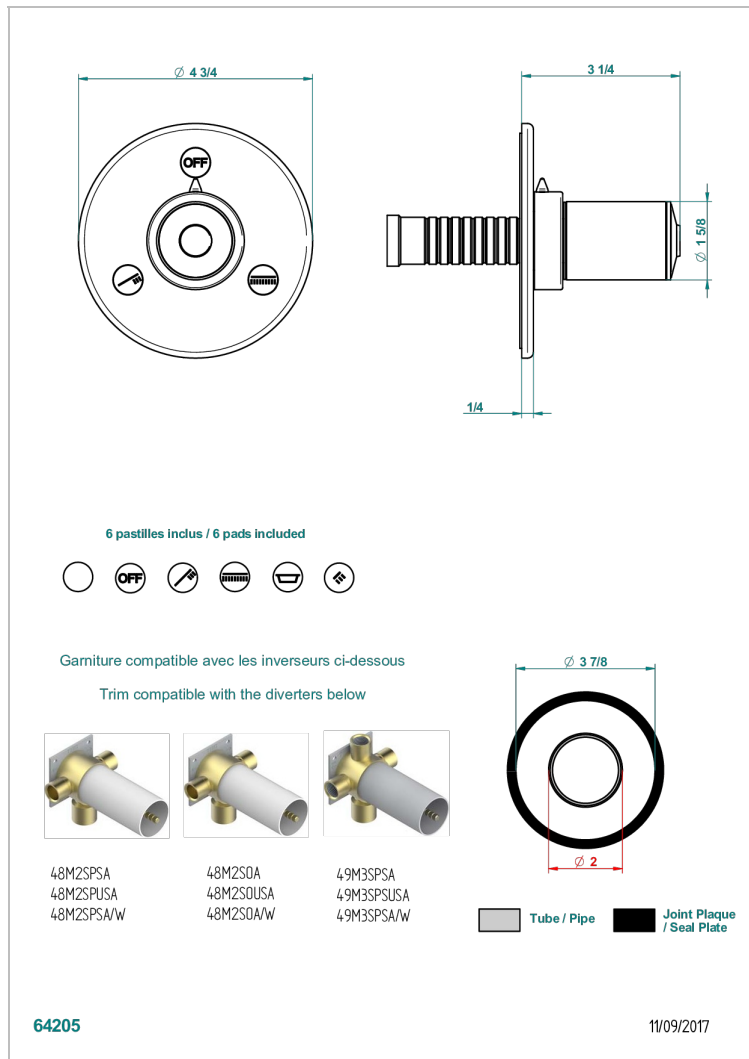

# FAUBOURG PORCELANA NEGRA

G2L-48M2SB

Trim for wall mounted diverter, 2 ways - ref. 48M2 and 3 ways - ref. 49M3

## CARACTERÍSTICAS

- Faubourg porcelana negra
- Trim for wall mounted diverter, 2 ways - ref. 48M2 and 3 ways - ref. 49M3

## PRODUCTOS RELACIONADOS

- Ref. G00-48M2SOA Wall mounted 3-way diverter with ceramic cartridge for concealed installation- 1 inlet 3/4" and 2 outlets 1/2" without stop position, without trim
- Ref. G00-48M2SPSA Wall mounted 3-way diverter with ceramic cartridge for concealed installation, 1 inlet 3/4" and 2 outlets 1/2" with stop position, without trim
- Ref. G00-49M3SPSA Wall mounted 4-way diverter with ceramic cartridge for concealed installation- 1 inlet 3/4" and 3 outlets 1/2" with stop position, without trim