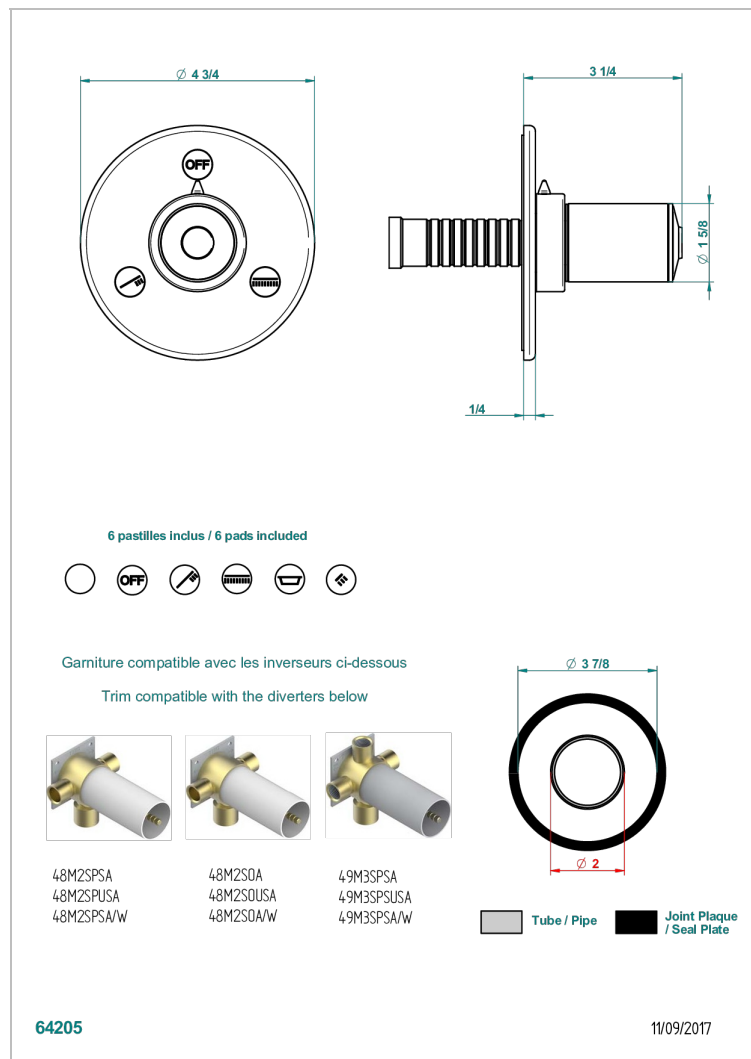

# FAUBOURG BLACK PORCELAIN

G2L-48M2SB

Trim for wall mounted diverter, 2 ways - ref. 48M2 and 3 ways - ref. 49M3

## CHARACTERISTIC

- Faubourg Black Porcelain
- Trim for wall mounted diverter, 2 ways - ref. 48M2 and 3 ways - ref. 49M3

## RELATED SKU'S

- Ref. G00-48M2SOA Wall mounted 3-way diverter with ceramic cartridge for concealed installation- 1 inlet 3/4" and 2 outlets 1/2" without stop position, without trim
- Ref. G00-48M2SPSA Wall mounted 3-way diverter with ceramic cartridge for concealed installation, 1 inlet 3/4" and 2 outlets 1/2" with stop position, without trim
- Ref. G00-49M3SPSA Wall mounted 4-way diverter with ceramic cartridge for concealed installation- 1 inlet 3/4" and 3 outlets 1/2" with stop position, without trim