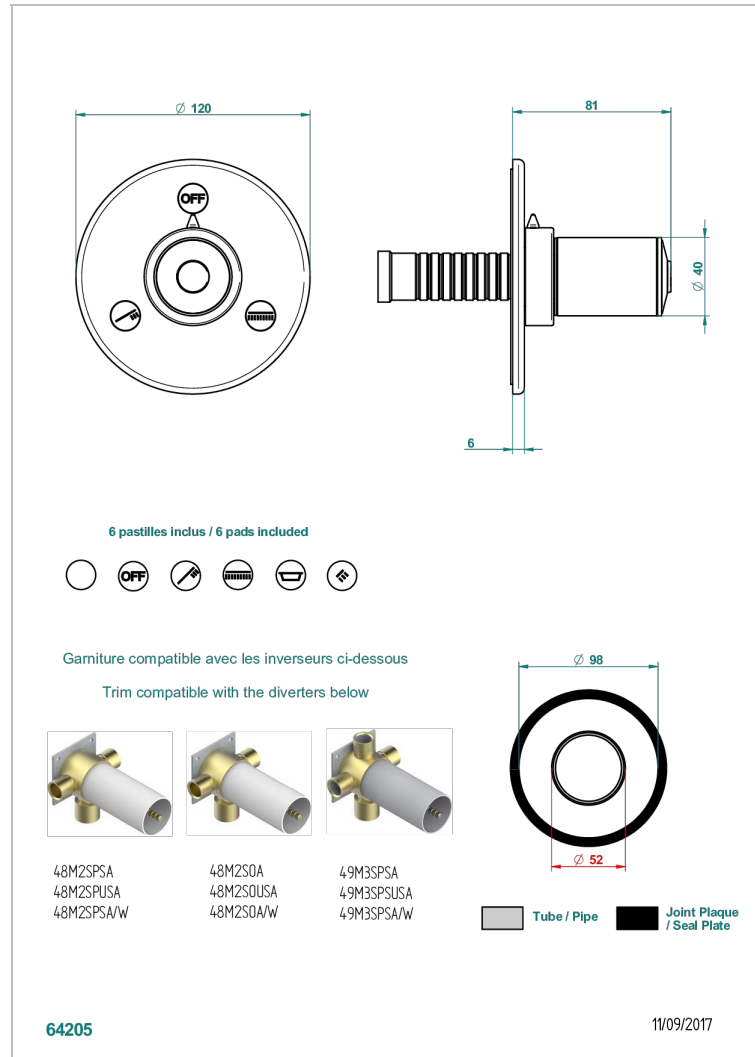

FAUBOURG - ЧЕРНЫЙ ФАРФОР

G2L-48M2SB

Trim for wall mounted diverter, 2 ways - ref. 48M2 and 3 ways - ref. 49M3

THG[®]
PARIS

ХАРАКТЕРИСТИКИ

- Faubourg - чёрный фарфор
- Trim for wall mounted diverter, 2 ways - ref. 48M2 and 3 ways - ref. 49M3

СВЯЗАННЫЕ ТОВАРНЫЕ ПОЗИЦИИ

- Ref. G00-48M2SOA Wall mounted 3-way diverter with ceramic cartridge for concealed installation- 1 inlet 3/4" and 2 outlets 1/2" without stop position, without trim
- Ref. G00-48M2SPSA Wall mounted 3-way diverter with ceramic cartridge for concealed installation, 1 inlet 3/4" and 2 outlets 1/2" with stop position, without trim
- Ref. G00-49M3SPSA Wall mounted 4-way diverter with ceramic cartridge for concealed installation- 1 inlet 3/4" and 3 outlets 1/2" with stop position, without trim