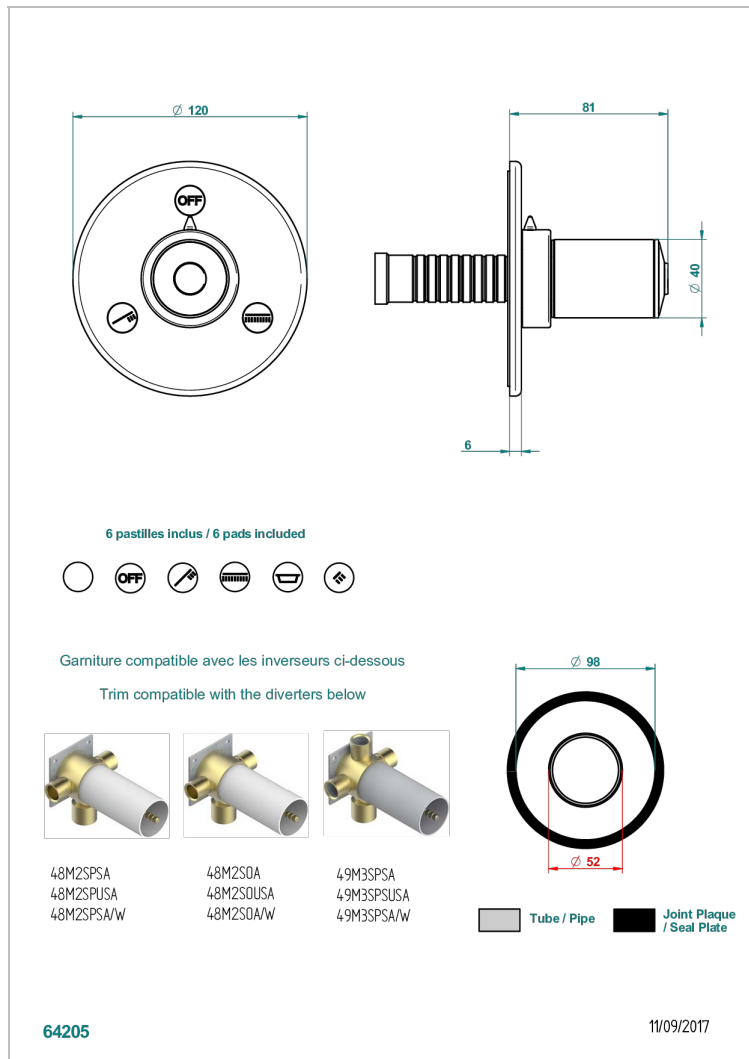

FAUBOURG BLACK PORCELAIN

G2L-48M2SB

Trim for wall mounted diverter, 2 ways - ref. 48M2 and 3 ways - ref. 49M3

CHARACTERISTIC

- Faubourg Black Porcelain
- Trim for wall mounted diverter, 2 ways - ref. 48M2 and 3 ways - ref. 49M3

RELATED SKU'S

- Ref. G00-48M2SOA Wall mounted 3-way diverter with ceramic cartridge for concealed installation- 1 inlet 3/4" and 2 outlets 1/2" without stop position, without trim
- Ref. G00-48M2SPSA Wall mounted 3-way diverter with ceramic cartridge for concealed installation, 1 inlet 3/4" and 2 outlets 1/2" with stop position, without trim
- Ref. G00-49M3SPSA Wall mounted 4-way diverter with ceramic cartridge for concealed installation- 1 inlet 3/4" and 3 outlets 1/2" with stop position, without trim