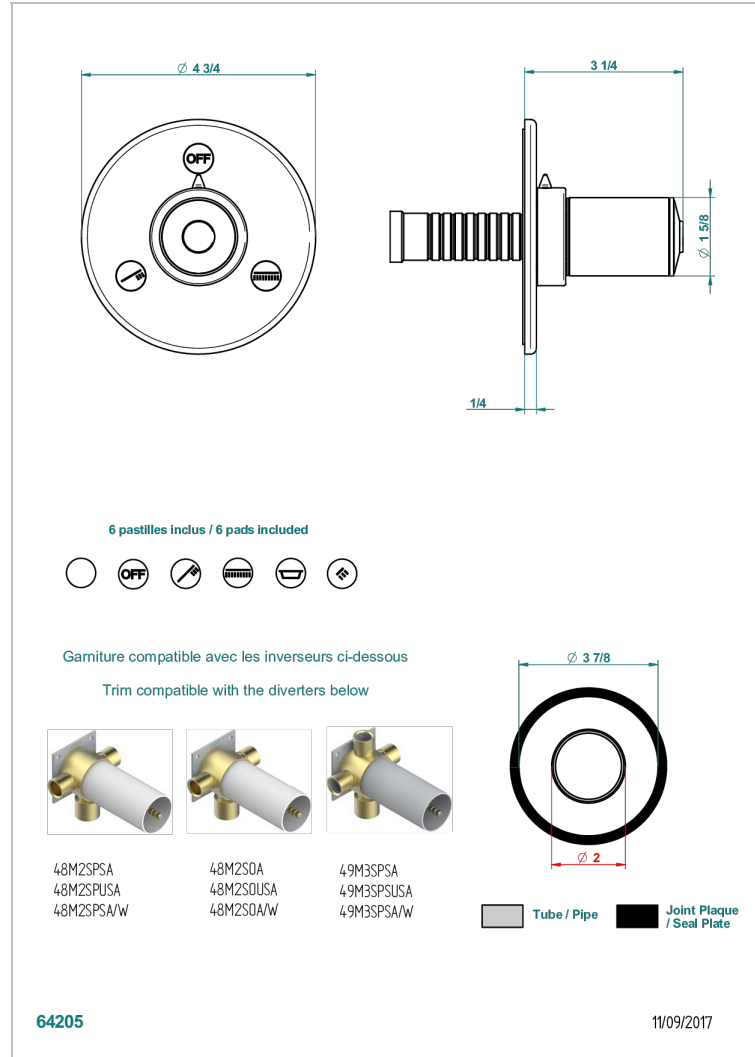

FAUBOURG - ЧЕРНЫЙ ФАРФОР

G2L-48M2SB

Trim for wall mounted diverter, 2 ways - ref. 48M2 and 3 ways - ref. 49M3

THG[®]
PARIS

ХАРАКТЕРИСТИКИ

- Faubourg - чёрный фарфор
- Trim for wall mounted diverter, 2 ways - ref. 48M2 and 3 ways - ref. 49M3

СВЯЗАННЫЕ ТОВАРНЫЕ ПОЗИЦИИ

- Ref. G00-48M2SOA Wall mounted 3-way diverter with ceramic cartridge for concealed installation- 1 inlet 3/4" and 2 outlets 1/2" without stop position, without trim
- Ref. G00-48M2SPSA Wall mounted 3-way diverter with ceramic cartridge for concealed installation, 1 inlet 3/4" and 2 outlets 1/2" with stop position, without trim
- Ref. G00-49M3SPSA Wall mounted 4-way diverter with ceramic cartridge for concealed installation- 1 inlet 3/4" and 3 outlets 1/2" with stop position, without trim