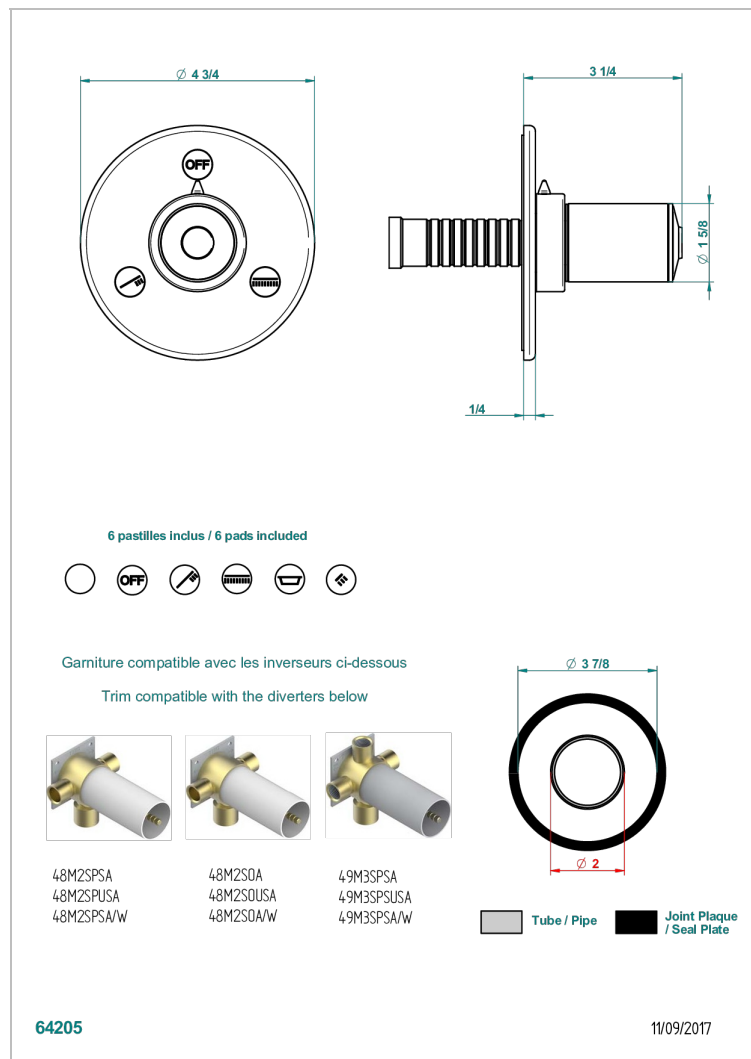

FAUBOURG BLACK PORCELAIN

G2L-48M2SB

Trim for wall mounted diverter, 2 ways - ref. 48M2 and 3 ways - ref. 49M3

CHARACTERISTIC

- Faubourg Black Porcelain
- Trim for wall mounted diverter, 2 ways - ref. 48M2 and 3 ways - ref. 49M3

RELATED SKU'S

- Ref. G00-48M2SOA Wall mounted 3-way diverter with ceramic cartridge for concealed installation- 1 inlet 3/4" and 2 outlets 1/2" without stop position, without trim
- Ref. G00-48M2SPSA Wall mounted 3-way diverter with ceramic cartridge for concealed installation, 1 inlet 3/4" and 2 outlets 1/2" with stop position, without trim
- Ref. G00-49M3SPSA Wall mounted 4-way diverter with ceramic cartridge for concealed installation- 1 inlet 3/4" and 3 outlets 1/2" with stop position, without trim