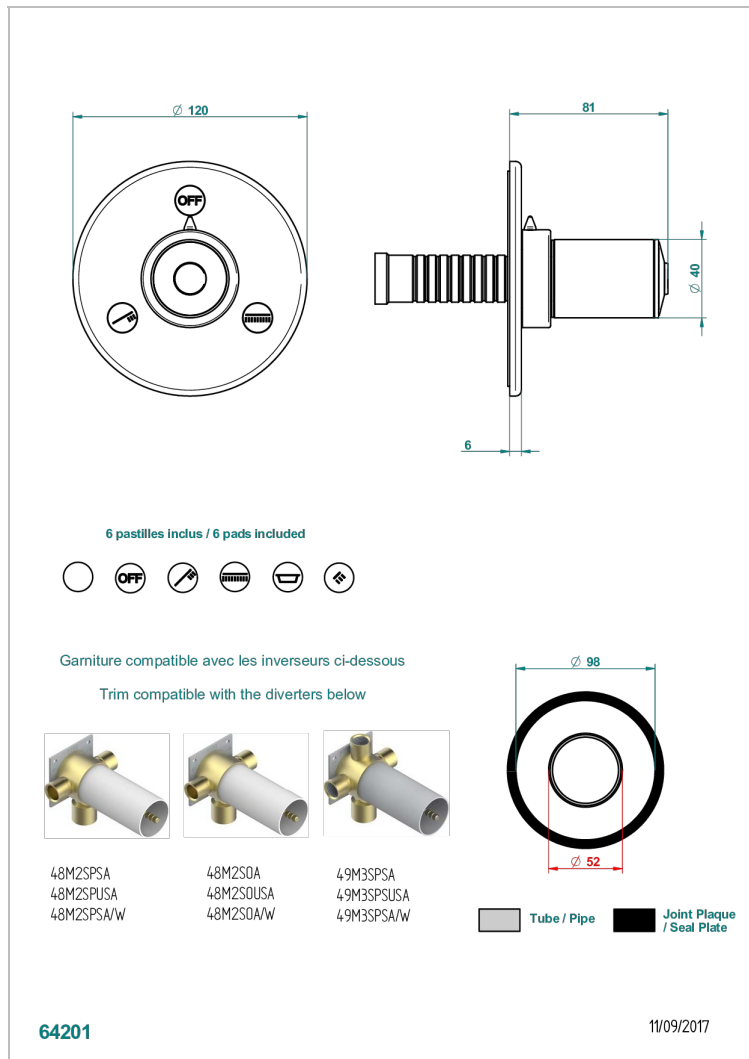

# FAUBOURG WHITE PORCELAIN

G2K-48M2SB

Trim for wall mounted diverter - 2 ways ref.48M2 & 3 ways ref.49M3

THG<sup>®</sup>  
PARIS

## CHARACTERISTIC

- Faubourg White Porcelain
- Trim for wall mounted diverter - 2 ways ref.48M2 & 3 ways ref.49M3

## RELATED SKU'S

- Ref. G00-48M2SOUSA Wall mounted 3-way diverter with ceramic cartridge for concealed installation- 1 inlet 3/4" and 2 outlets 1/2" without shared ports no stop position - no trim
- Ref. G00-48M2SPSUSA Wall mounted 3-way diverter with ceramic cartridge for concealed installation- 1 inlet 3/4" and 2 outlets 1/2" with positive top, no shared ports - no trim
- Ref. G00-49M3SPSUSA Wall mounted 4-way diverter with ceramic cartridge for concealed installation- 1 inlet 3/4" and 3 outlets 1/2" with positive top, no shared ports - no trim