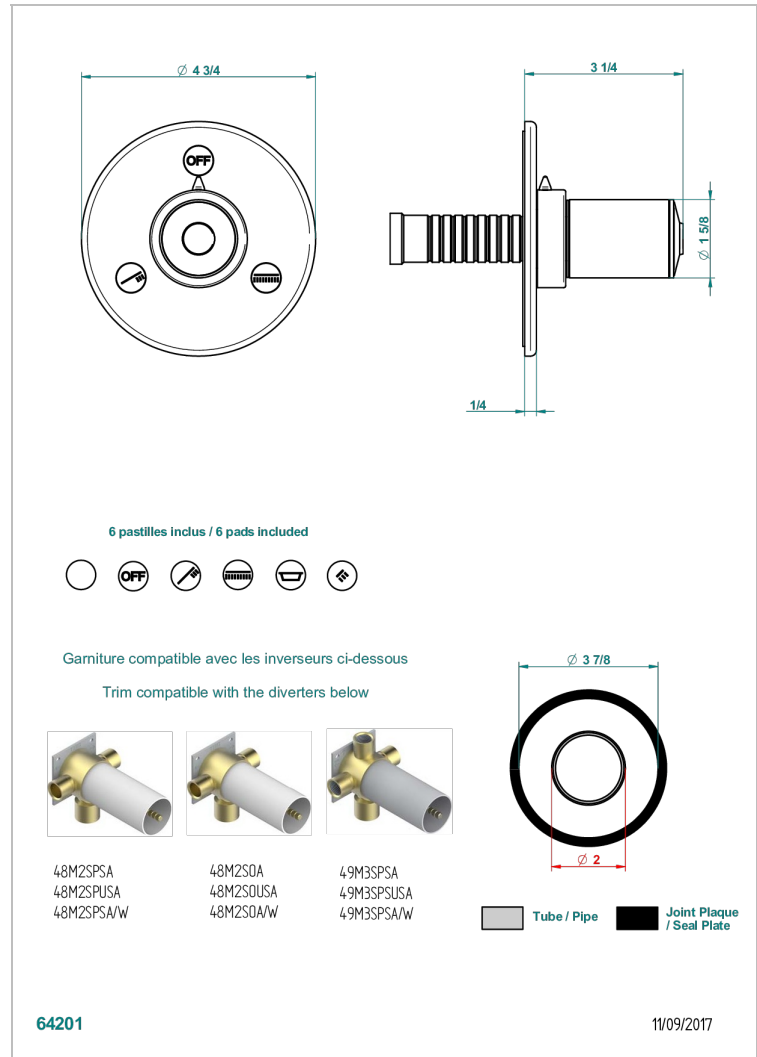

# FAUBOURG WHITE PORCELAIN

G2K-48M2SB

Trim for wall mounted diverter - 2 ways ref.48M2 & 3 ways ref.49M3

## CHARACTERISTIC

- Faubourg White Porcelain
- Trim for wall mounted diverter - 2 ways ref.48M2 & 3 ways ref.49M3

## RELATED SKU'S

- Ref. G00-48M2SOUSA Wall mounted 3-way diverter with ceramic cartridge for concealed installation- 1 inlet 3/4" and 2 outlets 1/2" without shared ports no stop position - no trim
- Ref. G00-48M2SPSUSA Wall mounted 3-way diverter with ceramic cartridge for concealed installation- 1 inlet 3/4" and 2 outlets 1/2" with positive top, no shared ports - no trim
- Ref. G00-49M3SPSUSA Wall mounted 4-way diverter with ceramic cartridge for concealed installation- 1 inlet 3/4" and 3 outlets 1/2" with positive top, no shared ports - no trim