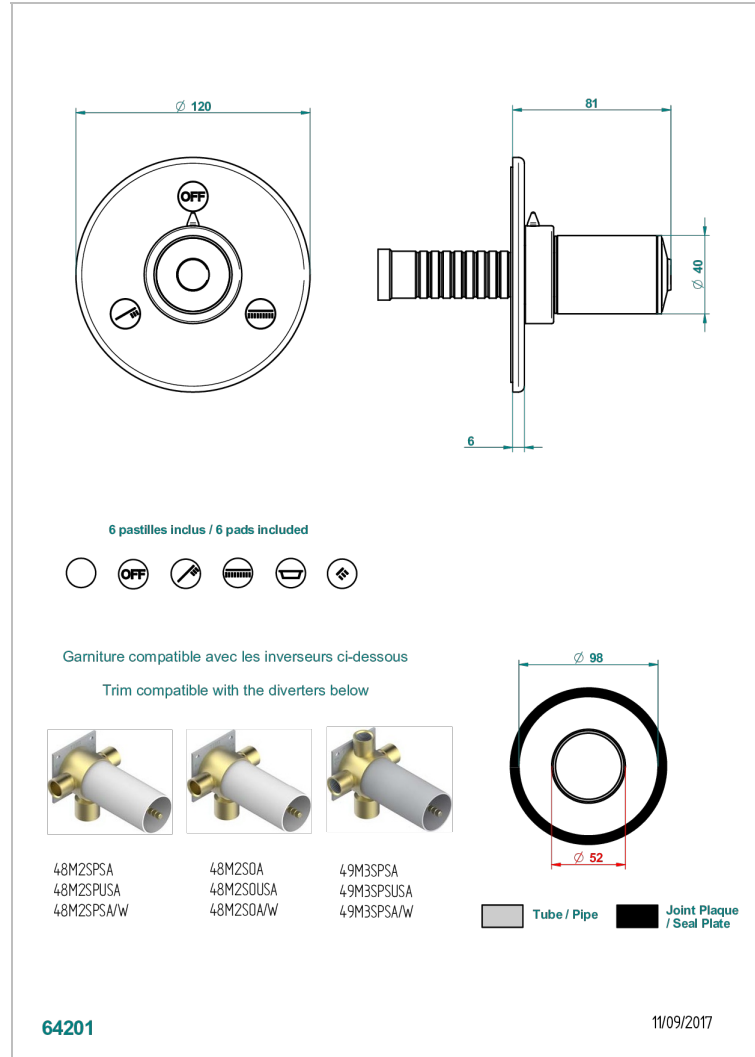

FAUBOURG PORCELANA BLANCA

G2K-48M2SB

Trim for wall mounted diverter, 2 ways - ref. 48M2 and 3 ways - ref. 49M3

THG[®]
PARIS

CARACTERÍSTICAS

- Faubourg porcelana blanca
- Trim for wall mounted diverter, 2 ways - ref. 48M2 and 3 ways - ref. 49M3

PRODUCTOS RELACIONADOS

- Ref. G00-48M2SOA Wall mounted 3-way diverter with ceramic cartridge for concealed installation- 1 inlet 3/4" and 2 outlets 1/2" without stop position, without trim
- Ref. G00-48M2SPSA Wall mounted 3-way diverter with ceramic cartridge for concealed installation, 1 inlet 3/4" and 2 outlets 1/2" with stop position, without trim
- Ref. G00-49M3SPSA Wall mounted 4-way diverter with ceramic cartridge for concealed installation- 1 inlet 3/4" and 3 outlets 1/2" with stop position, without trim