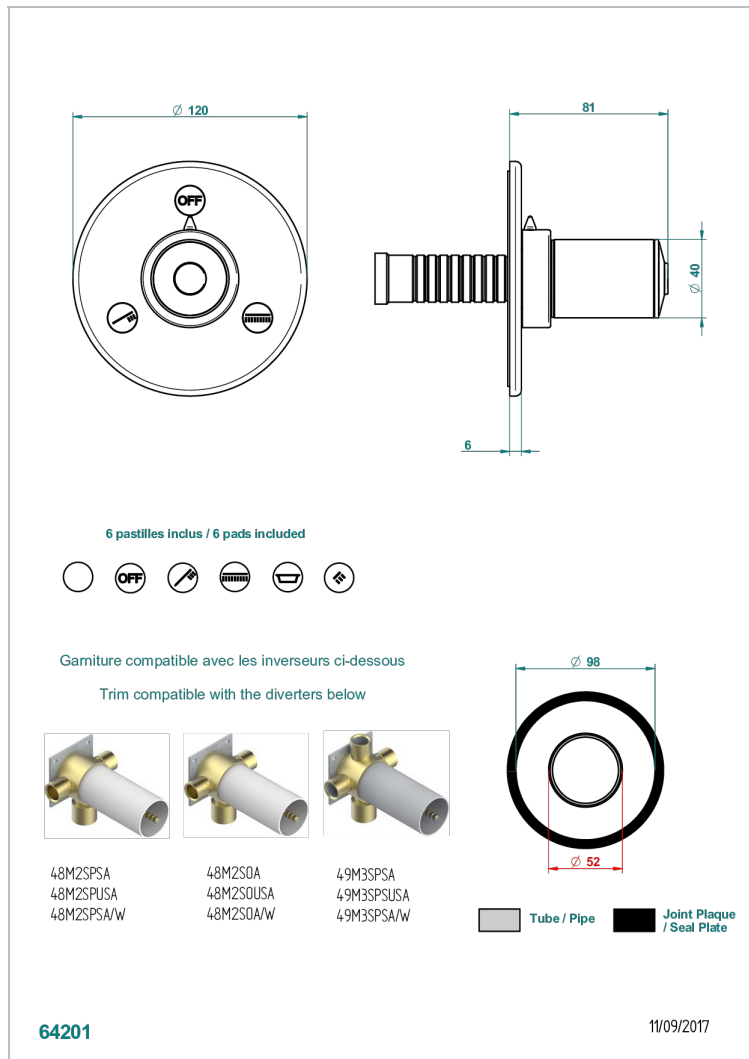

# FAUBOURG WHITE PORCELAIN

G2K-48M2SB

Trim for wall mounted diverter, 2 ways - ref. 48M2 and 3 ways - ref. 49M3

## CHARACTERISTIC

- Faubourg White Porcelain
- Trim for wall mounted diverter, 2 ways - ref. 48M2 and 3 ways - ref. 49M3

## RELATED SKU'S

- Ref. G00-48M2SOA Wall mounted 3-way diverter with ceramic cartridge for concealed installation- 1 inlet 3/4" and 2 outlets 1/2" without stop position, without trim
- Ref. G00-48M2SPSA Wall mounted 3-way diverter with ceramic cartridge for concealed installation, 1 inlet 3/4" and 2 outlets 1/2" with stop position, without trim
- Ref. G00-49M3SPSA Wall mounted 4-way diverter with ceramic cartridge for concealed installation- 1 inlet 3/4" and 3 outlets 1/2" with stop position, without trim