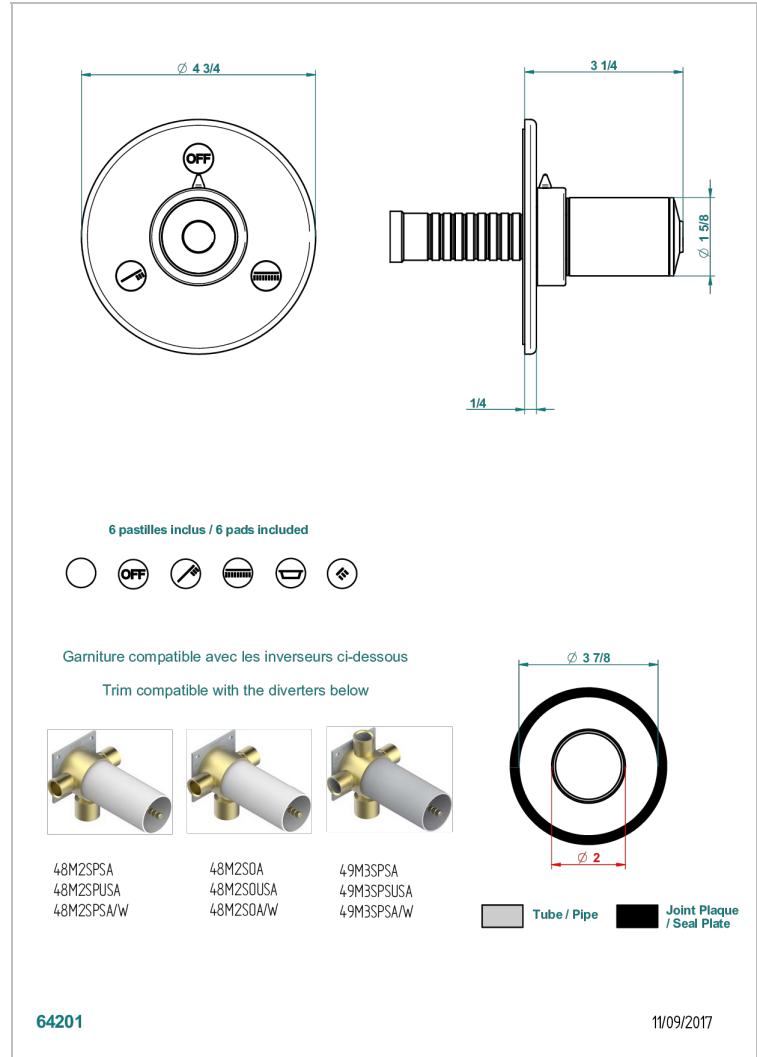

FAUBOURG PORCELANA BLANCA

G2K-48M2SB

Trim for wall mounted diverter, 2 ways - ref. 48M2 and 3 ways - ref. 49M3

CARACTERÍSTICAS

- Faubourg porcelana blanca
- Trim for wall mounted diverter, 2 ways - ref. 48M2 and 3 ways - ref. 49M3

PRODUCTOS RELACIONADOS

- Ref. G00-48M2SOA Wall mounted 3-way diverter with ceramic cartridge for concealed installation- 1 inlet 3/4" and 2 outlets 1/2" without stop position, without trim
- Ref. G00-48M2SPSA Wall mounted 3-way diverter with ceramic cartridge for concealed installation, 1 inlet 3/4" and 2 outlets 1/2" with stop position, without trim
- Ref. G00-49M3SPSA Wall mounted 4-way diverter with ceramic cartridge for concealed installation- 1 inlet 3/4" and 3 outlets 1/2" with stop position, without trim