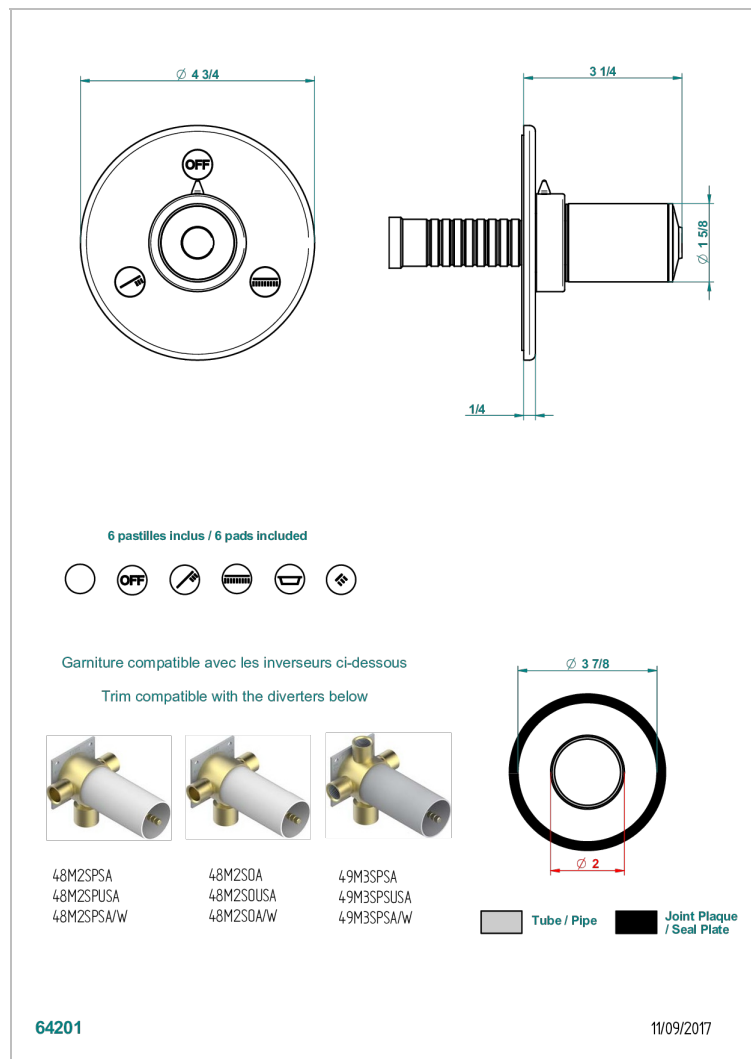

# FAUBOURG WHITE PORCELAIN

G2K-48M2SB

Trim for wall mounted diverter, 2 ways - ref. 48M2 and 3 ways - ref. 49M3

## CHARACTERISTIC

- Faubourg White Porcelain
- Trim for wall mounted diverter, 2 ways - ref. 48M2 and 3 ways - ref. 49M3

## RELATED SKU'S

- Ref. G00-48M2SOA Wall mounted 3-way diverter with ceramic cartridge for concealed installation- 1 inlet 3/4" and 2 outlets 1/2" without stop position, without trim
- Ref. G00-48M2SPSA Wall mounted 3-way diverter with ceramic cartridge for concealed installation, 1 inlet 3/4" and 2 outlets 1/2" with stop position, without trim
- Ref. G00-49M3SPSA Wall mounted 4-way diverter with ceramic cartridge for concealed installation- 1 inlet 3/4" and 3 outlets 1/2" with stop position, without trim