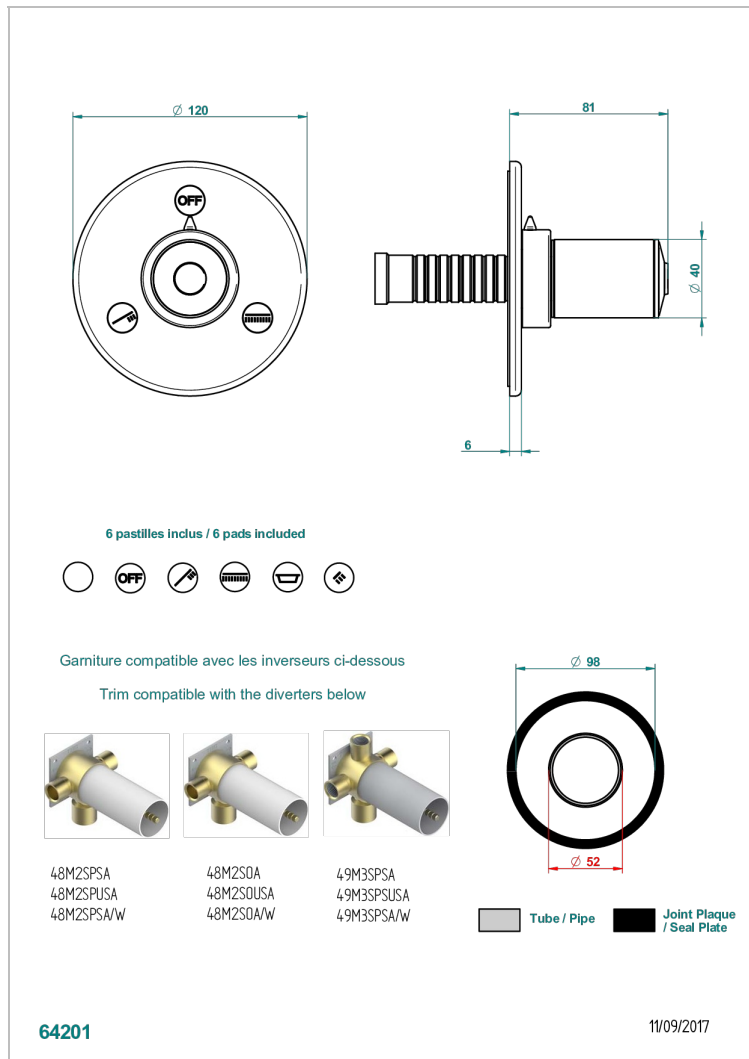

FAUBOURG - БЕЛЫЙ ФАРФОР

G2K-48M2SB

Trim for wall mounted diverter, 2 ways - ref. 48M2 and 3 ways - ref. 49M3

THG[®]
PARIS

ХАРАКТЕРИСТИКИ

- Faubourg - белый фарфор
- Trim for wall mounted diverter, 2 ways - ref. 48M2 and 3 ways - ref. 49M3

СВЯЗАННЫЕ ТОВАРНЫЕ ПОЗИЦИИ

- Ref. G00-48M2SOA Wall mounted 3-way diverter with ceramic cartridge for concealed installation- 1 inlet 3/4" and 2 outlets 1/2" without stop position, without trim
- Ref. G00-48M2SPSA Wall mounted 3-way diverter with ceramic cartridge for concealed installation, 1 inlet 3/4" and 2 outlets 1/2" with stop position, without trim
- Ref. G00-49M3SPSA Wall mounted 4-way diverter with ceramic cartridge for concealed installation- 1 inlet 3/4" and 3 outlets 1/2" with stop position, without trim