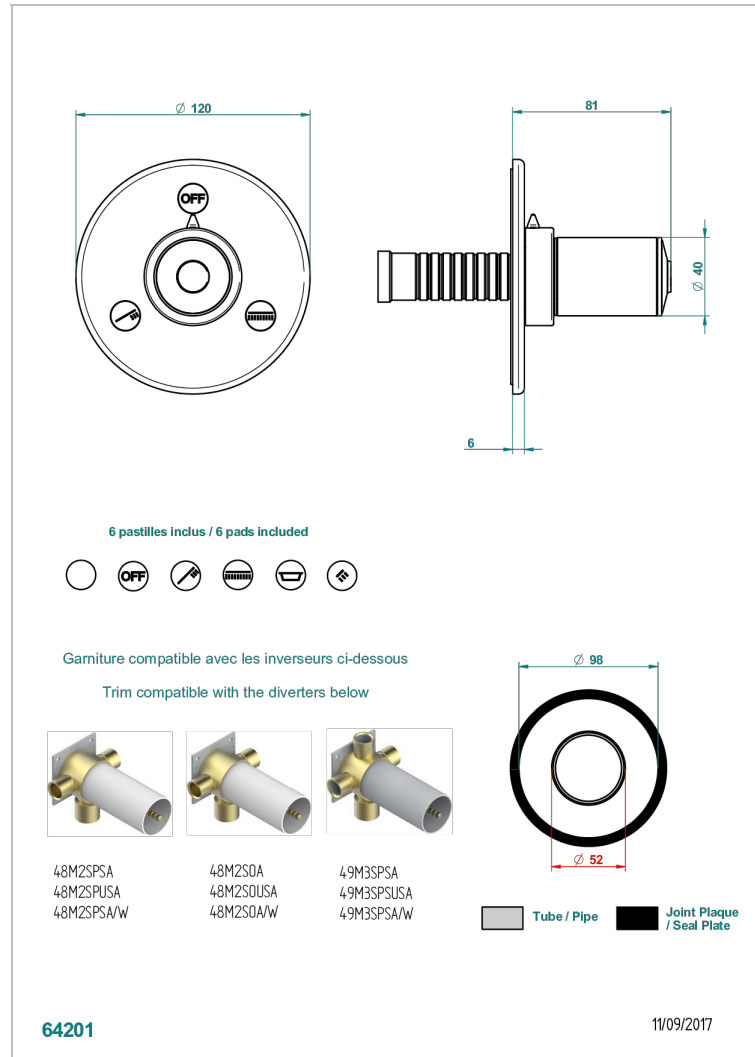

# FAUBOURG WHITE PORCELAIN

G2K-48M2SB

Trim for wall mounted diverter, 2 ways - ref. 48M2 and 3 ways - ref. 49M3

## CHARACTERISTIC

- Faubourg White Porcelain
- Trim for wall mounted diverter, 2 ways - ref. 48M2 and 3 ways - ref. 49M3

## RELATED SKU'S

- Ref. G00-48M2SOA Wall mounted 3-way diverter with ceramic cartridge for concealed installation- 1 inlet 3/4" and 2 outlets 1/2" without stop position, without trim
- Ref. G00-48M2SPSA Wall mounted 3-way diverter with ceramic cartridge for concealed installation, 1 inlet 3/4" and 2 outlets 1/2" with stop position, without trim
- Ref. G00-49M3SPSA Wall mounted 4-way diverter with ceramic cartridge for concealed installation- 1 inlet 3/4" and 3 outlets 1/2" with stop position, without trim