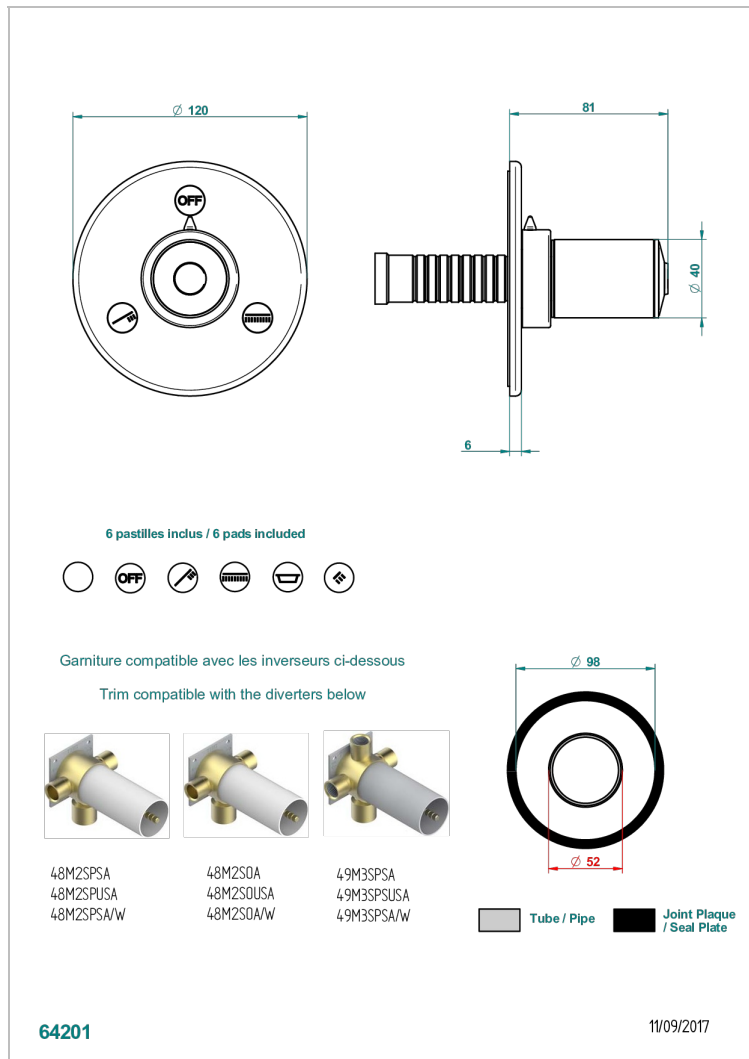

FAUBOURG WHITE PORCELAIN

G2K-48M2SB

Trim for wall mounted diverter, 2 ways - ref. 48M2 and 3 ways - ref. 49M3

特色

- Faubourg White Porcelain
- Trim for wall mounted diverter, 2 ways - ref. 48M2 and 3 ways - ref. 49M3

相关的SKU

- Ref. G00-48M2SOA Wall mounted 3-way diverter with ceramic cartridge for concealed installation- 1 inlet 3/4" and 2 outlets 1/2" without stop position, without trim
- Ref. G00-48M2SPSA Wall mounted 3-way diverter with ceramic cartridge for concealed installation, 1 inlet 3/4" and 2 outlets 1/2" with stop position, without trim
- Ref. G00-49M3SPSA Wall mounted 4-way diverter with ceramic cartridge for concealed installation- 1 inlet 3/4" and 3 outlets 1/2" with stop position, without trim