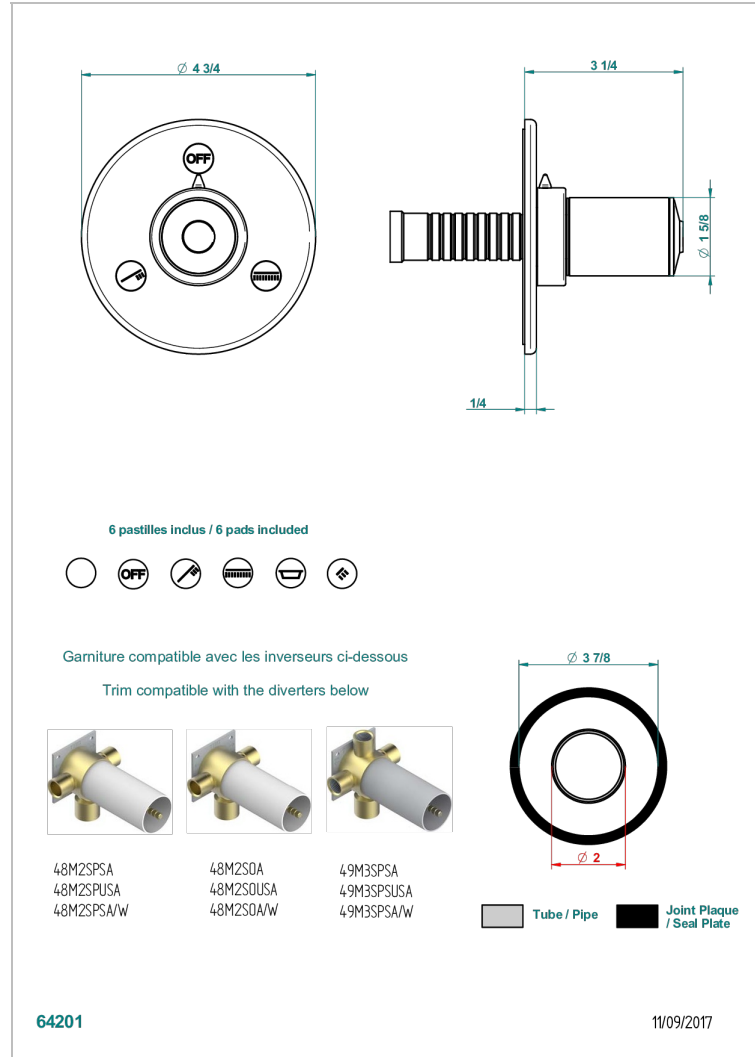

# FAUBOURG - БЕЛЫЙ ФАРФОР

G2K-48M2SB

Trim for wall mounted diverter, 2 ways - ref. 48M2 and 3 ways - ref. 49M3

THG<sup>®</sup>  
PARIS

## ХАРАКТЕРИСТИКИ

- Faubourg - белый фарфор
- Trim for wall mounted diverter, 2 ways - ref. 48M2 and 3 ways - ref. 49M3

## СВЯЗАННЫЕ ТОВАРНЫЕ ПОЗИЦИИ

- Ref. G00-48M2SOA Wall mounted 3-way diverter with ceramic cartridge for concealed installation- 1 inlet 3/4" and 2 outlets 1/2" without stop position, without trim
- Ref. G00-48M2SPSA Wall mounted 3-way diverter with ceramic cartridge for concealed installation, 1 inlet 3/4" and 2 outlets 1/2" with stop position, without trim
- Ref. G00-49M3SPSA Wall mounted 4-way diverter with ceramic cartridge for concealed installation- 1 inlet 3/4" and 3 outlets 1/2" with stop position, without trim