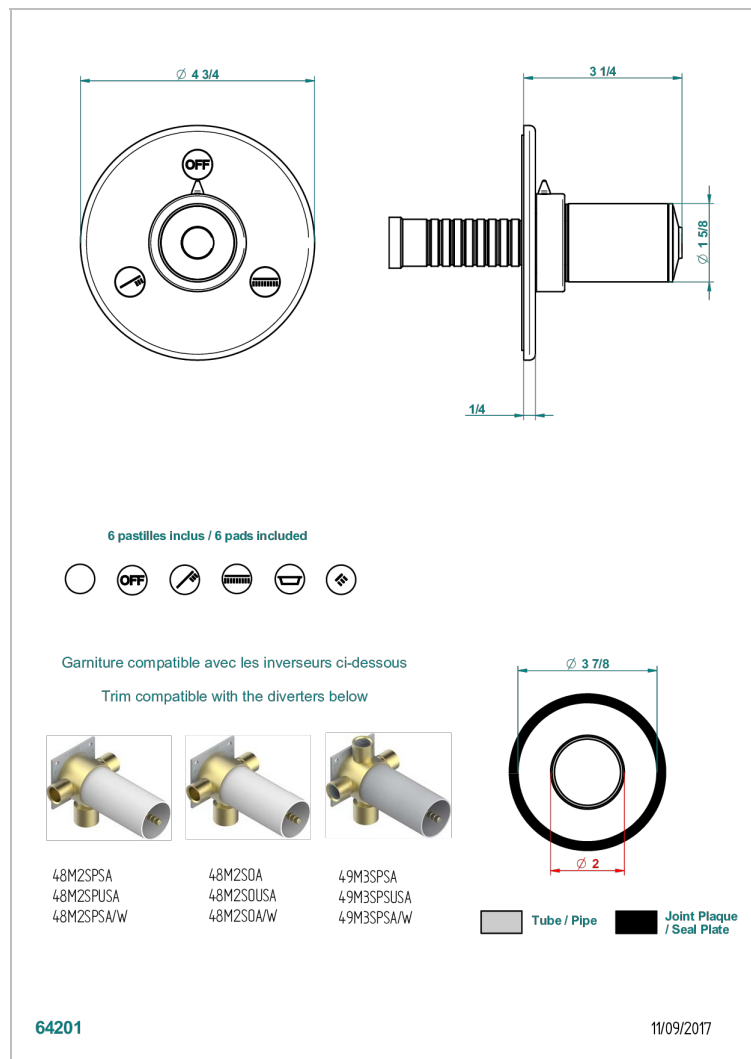

FAUBOURG WHITE PORCELAIN

G2K-48M2SB

Trim for wall mounted diverter, 2 ways - ref. 48M2 and 3 ways - ref. 49M3

CHARACTERISTIC

- Faubourg White Porcelain
- Trim for wall mounted diverter, 2 ways - ref. 48M2 and 3 ways - ref. 49M3

RELATED SKU'S

- Ref. G00-48M2SOA Wall mounted 3-way diverter with ceramic cartridge for concealed installation- 1 inlet 3/4" and 2 outlets 1/2" without stop position, without trim
- Ref. G00-48M2SPSA Wall mounted 3-way diverter with ceramic cartridge for concealed installation, 1 inlet 3/4" and 2 outlets 1/2" with stop position, without trim
- Ref. G00-49M3SPSA Wall mounted 4-way diverter with ceramic cartridge for concealed installation- 1 inlet 3/4" and 3 outlets 1/2" with stop position, without trim