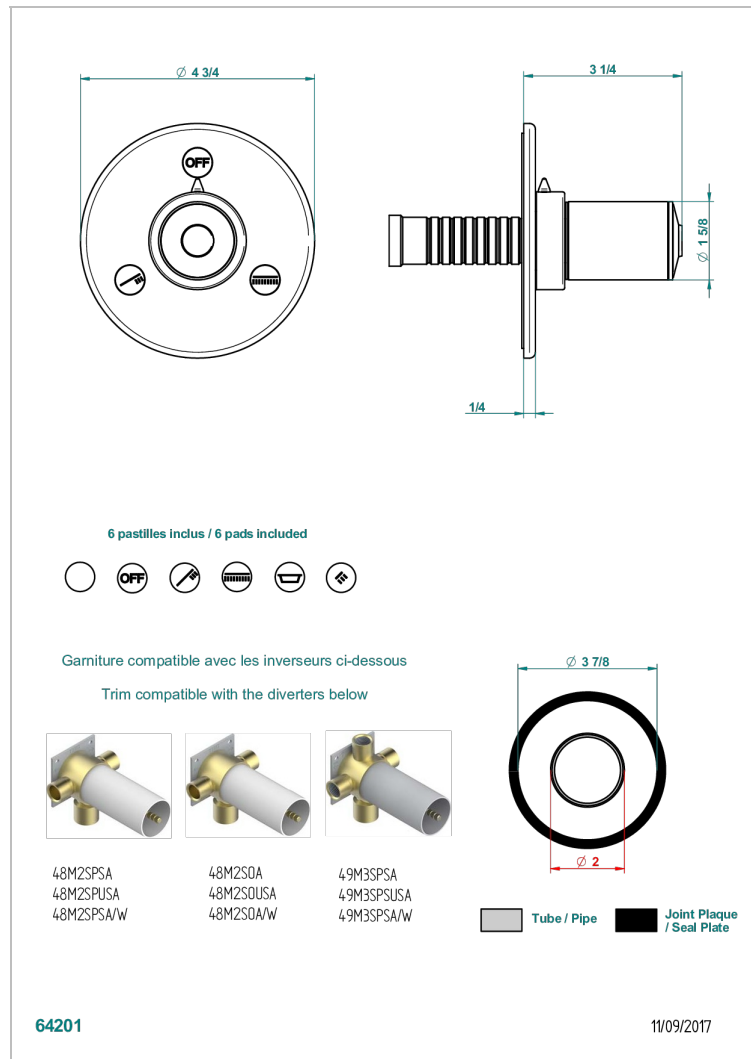

FAUBOURG WHITE PORCELAIN

G2K-48M2SB

Trim for wall mounted diverter, 2 ways - ref. 48M2 and 3 ways - ref. 49M3

特色

- Faubourg White Porcelain
- Trim for wall mounted diverter, 2 ways - ref. 48M2 and 3 ways - ref. 49M3

相关的SKU

- Ref. G00-48M2SOA Wall mounted 3-way diverter with ceramic cartridge for concealed installation- 1 inlet 3/4" and 2 outlets 1/2" without stop position, without trim
- Ref. G00-48M2SPSA Wall mounted 3-way diverter with ceramic cartridge for concealed installation, 1 inlet 3/4" and 2 outlets 1/2" with stop position, without trim
- Ref. G00-49M3SPSA Wall mounted 4-way diverter with ceramic cartridge for concealed installation- 1 inlet 3/4" and 3 outlets 1/2" with stop position, without trim