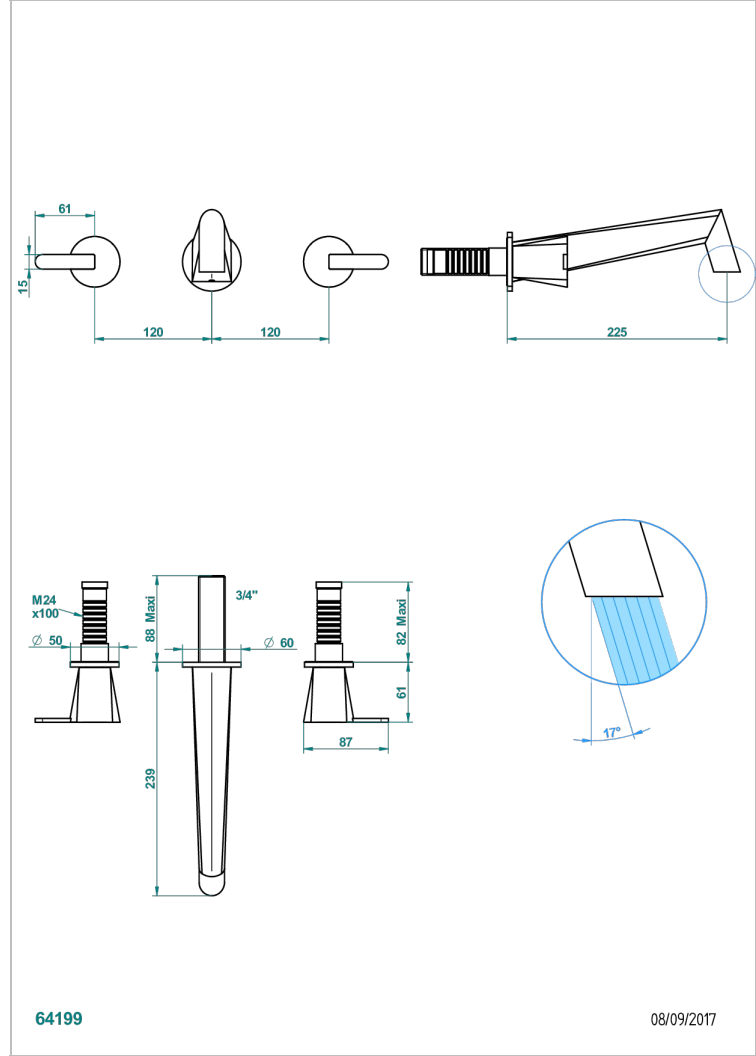

METAMORPHOSE WITH LEVER

G6B-40SGB

Trim only for wall mounted 3-hole basin mixer

64199

08/09/2017

CHARACTERISTIC

- Métamorphose with lever
- Trim only for wall mounted 3-hole basin mixer

RELATED SKU'S

- Ref. G00-40AC Rough parts for wall mounted 3 hole mixer, cross handle version
- Ref. G00-40AM Rough parts for wall mounted 3 hole mixer, lever handle version

AVAILABLE FINITIONS

Antique nickel - H28
Black ceram - D30
Blush PVD - H62
Brass color PVD - H49
Brown bronze color PVD - F33
Gold color PVD - H52

Nickel color PVD - H55
Polished chrome (color finish) - A02
Polished gold (color finish) - F01
Polished nickel - B01
Soft gold - F30
Soft matt gold - F31

Umber PVD - H66
Varnished matt antique red copper (color finish) - H07