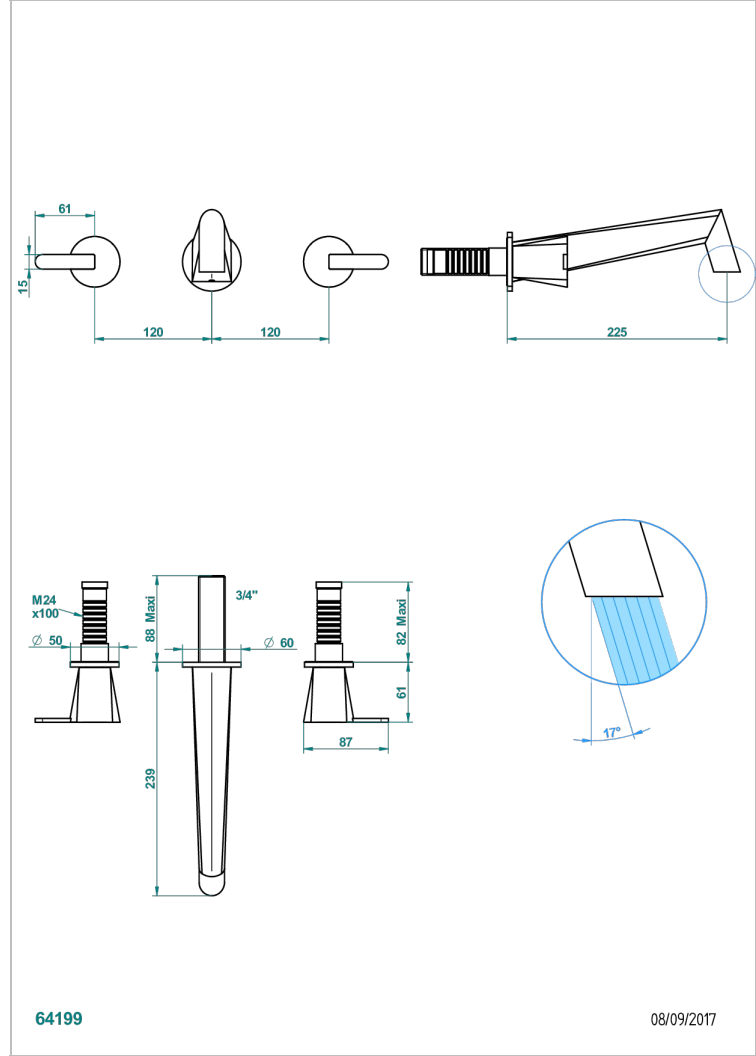

METAMORPHOSE CON MANETAS

G6B-40SGB

Trim only for wall mounted 3-hole basin mixer

THG[®]
PARIS

CARACTERÍSTICAS

- Métamorphose con manetas
- Trim only for wall mounted 3-hole basin mixer

PRODUCTOS RELACIONADOS

- Ref. G00-40AC Rough parts for wall mounted 3 hole mixer, cross handle version
- Ref. G00-40AM Rough parts for wall mounted 3 hole mixer, lever handle version

ACABADOS DISPONIBLES

Bronce claro - D01
Cerámica negra mate - D30
Cobre viejo mate - H07
Cromo - A02
Cromo mate - C02
Dorado - F01