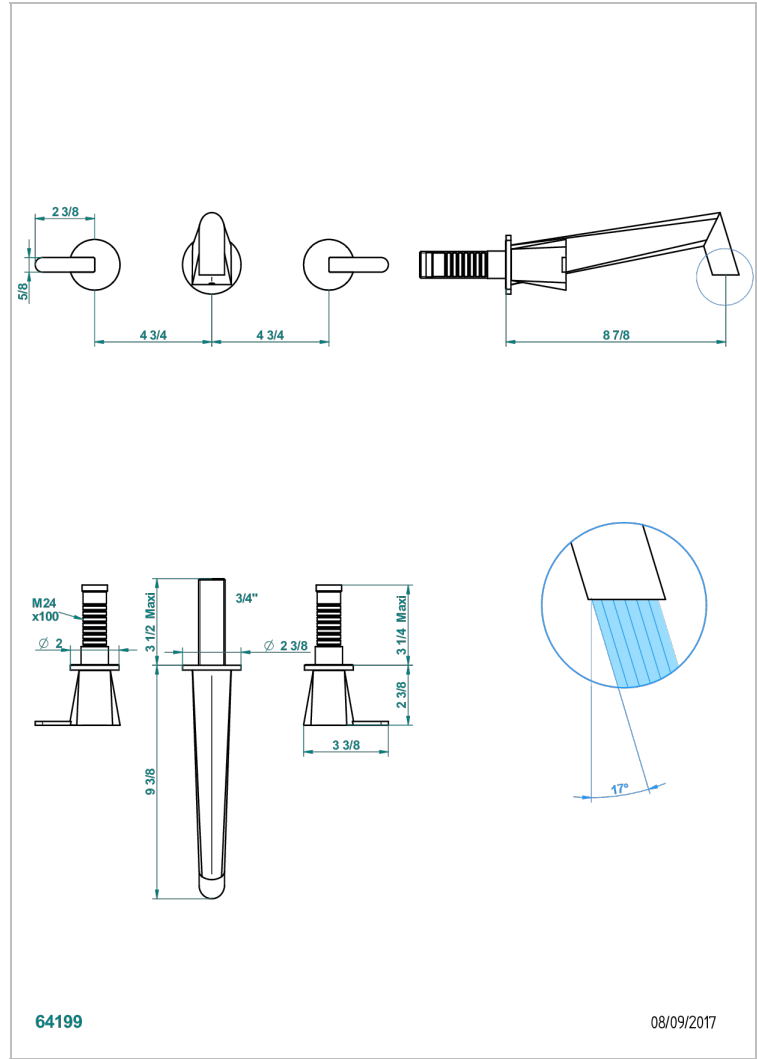

METAMORPHOSE CON MANETAS

G6B-40SGB

Trim only for wall mounted 3-hole basin mixer

THG[®]
PARIS

CARACTERÍSTICAS

- Métamorphose con manetas
- Trim only for wall mounted 3-hole basin mixer

PRODUCTOS RELACIONADOS

- Ref. G00-40AC Rough parts for wall mounted 3 hole mixer, cross handle version
- Ref. G00-40AM Rough parts for wall mounted 3 hole mixer, lever handle version

ACABADOS DISPONIBLES

Bronce claro - D01
Cerámica negra mate - D30
Cobre viejo mate - H07
Cromo - A02
Cromo mate - C02
Dorado - F01