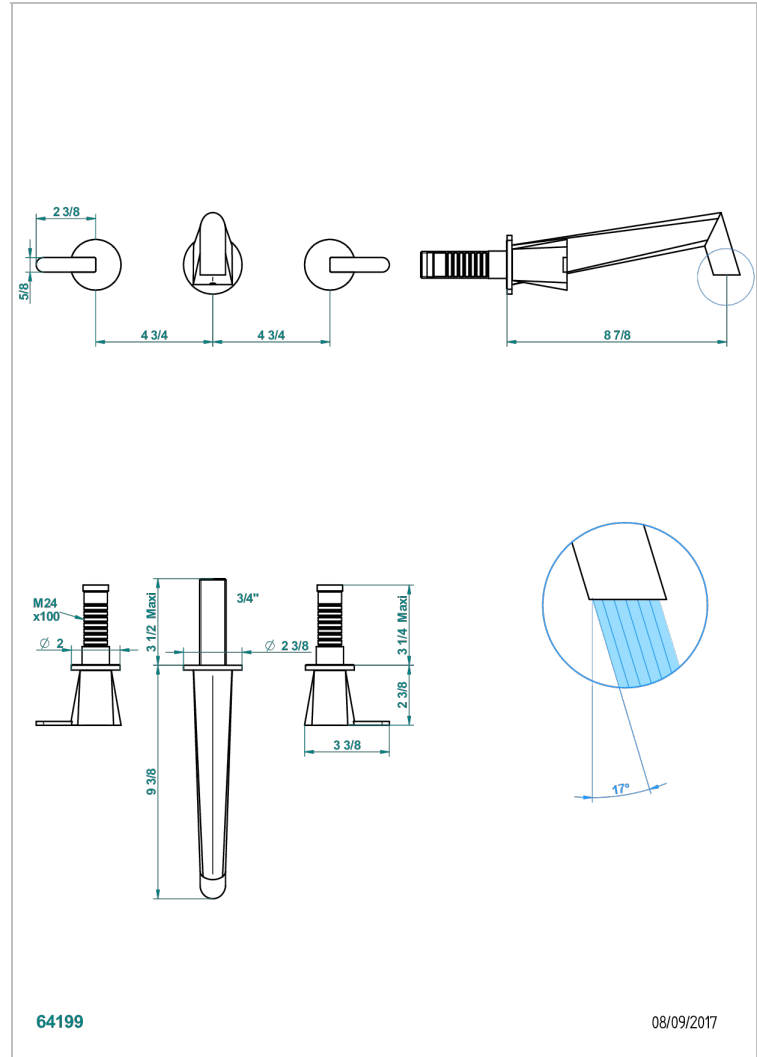

# METAMORPHOSE WITH LEVER

G6B-40SGB

Trim only for wall mounted 3-hole basin mixer

64199

08/09/2017

## CHARACTERISTIC

- Métamorphose with lever
- Trim only for wall mounted 3-hole basin mixer

## RELATED SKU'S

- Ref. G00-40AC Rough parts for wall mounted 3 hole mixer, cross handle version
- Ref. G00-40AM Rough parts for wall mounted 3 hole mixer, lever handle version