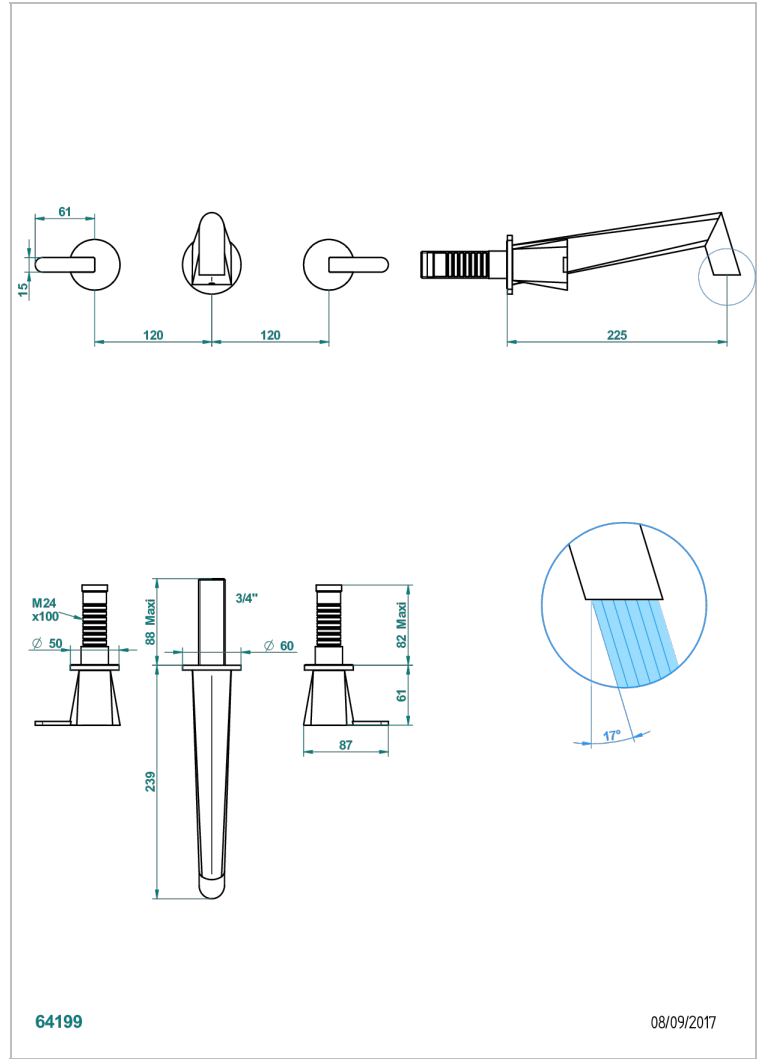

# METAMORPHOSE CON MANETAS

G6B-40SGB

Trim only for wall mounted 3-hole basin mixer

THG<sup>®</sup>  
PARIS

## CARACTERÍSTICAS

- Métamorphose con manetas
- Trim only for wall mounted 3-hole basin mixer

## PRODUCTOS RELACIONADOS

- Ref. G00-40AC Rough parts for wall mounted 3 hole mixer, cross handle version
- Ref. G00-40AM Rough parts for wall mounted 3 hole mixer, lever handle version