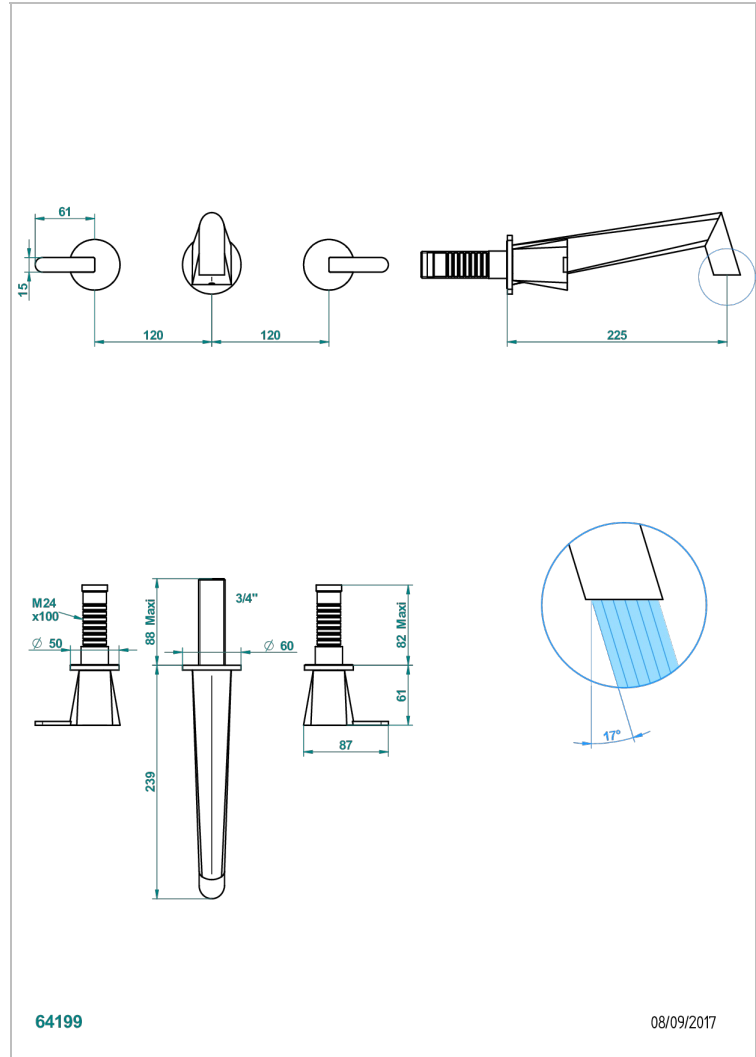

METAMORPHOSE WITH LEVER

G6B-40SGB

Trim only for wall mounted 3-hole basin mixer

64199

08/09/2017

CHARACTERISTIC

- Métamorphose with lever
- Trim only for wall mounted 3-hole basin mixer

RELATED SKU'S

- Ref. G00-40AC Rough parts for wall mounted 3 hole mixer, cross handle version
- Ref. G00-40AM Rough parts for wall mounted 3 hole mixer, lever handle version

AVAILABLE FINITIONS

Antique nickel - H28
Black ceram - D30
Blush PVD - H62
Brass color PVD - H49
Brown bronze color PVD - F33
Gold color PVD - H52

Nickel color PVD - H55
Polished chrome (color finish) - A02
Polished gold (color finish) - F01
Polished nickel - B01
Soft gold - F30
Soft matt gold - F31

Umber PVD - H66
Varnished matt antique red copper (color finish) - H07