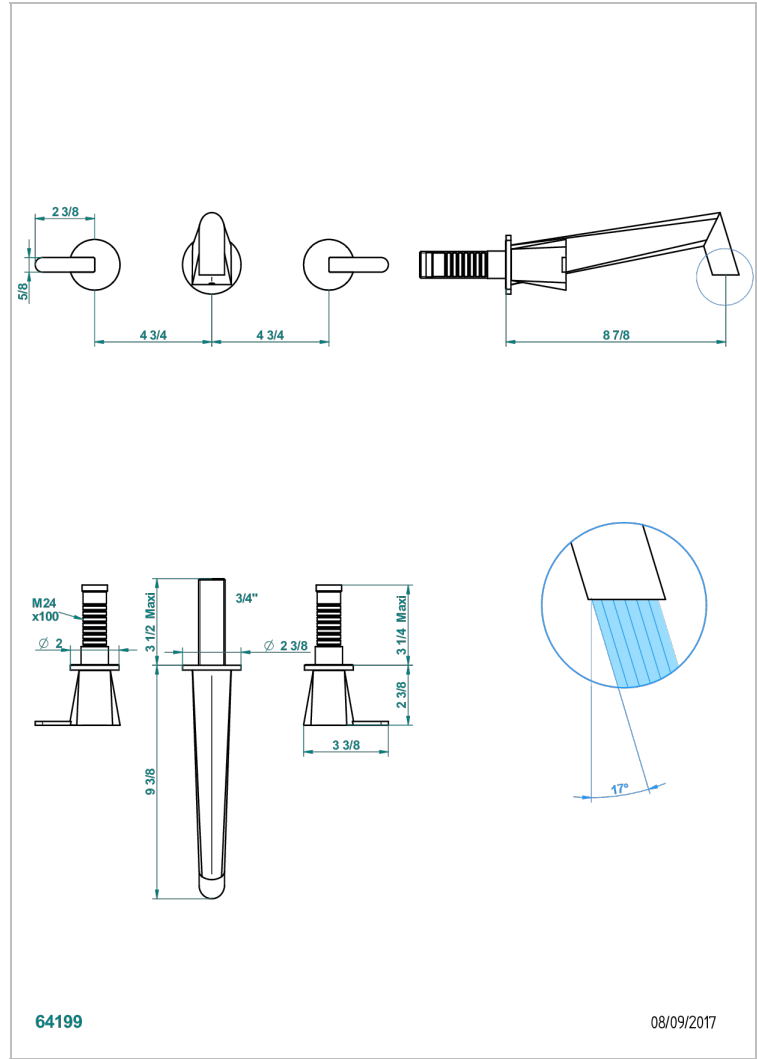

# METAMORPHOSE CON MANETAS

G6B-40SGB

Trim only for wall mounted 3-hole basin mixer

THG<sup>®</sup>  
PARIS

## CARACTERÍSTICAS

- Métamorphose con manetas
- Trim only for wall mounted 3-hole basin mixer

## PRODUCTOS RELACIONADOS

- Ref. G00-40AC Rough parts for wall mounted 3 hole mixer, cross handle version
- Ref. G00-40AM Rough parts for wall mounted 3 hole mixer, lever handle version