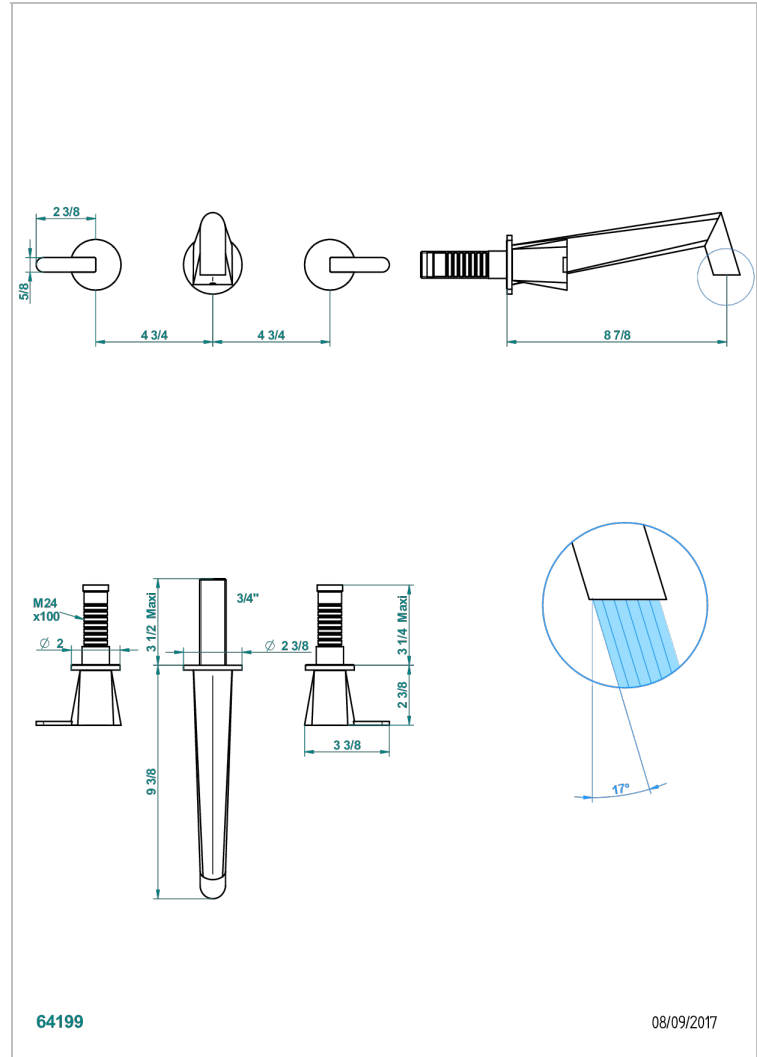

METAMORPHOSE WITH LEVER

G6B-40SGB

Trim only for wall mounted 3-hole basin mixer

64199

08/09/2017

CHARACTERISTIC

- Métamorphose with lever
- Trim only for wall mounted 3-hole basin mixer

RELATED SKU'S

- Ref. G00-40AC Rough parts for wall mounted 3 hole mixer, cross handle version
- Ref. G00-40AM Rough parts for wall mounted 3 hole mixer, lever handle version

AVAILABLE FINITIONS

Antique nickel - H28
Black ceram - D30
Blush PVD - H62
Brass color PVD - H49
Brown bronze color PVD - F33
Gold color PVD - H52