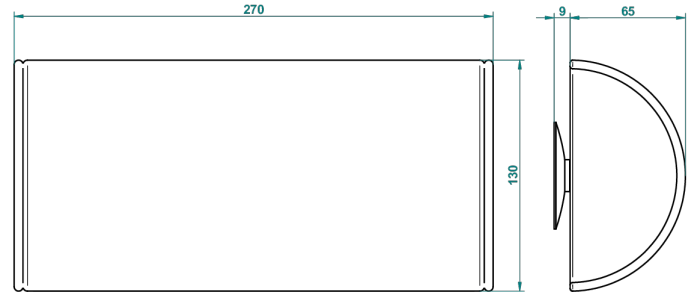

ACCESSORIES

B16-P103

Headrest 13 x 26 cm, half cylindrical, white

64194

24/06/2021

CHARACTERISTIC

- Accessories
- Headrest 13 x 26 cm, half cylindrical, white

AVAILABLE FINITIONS