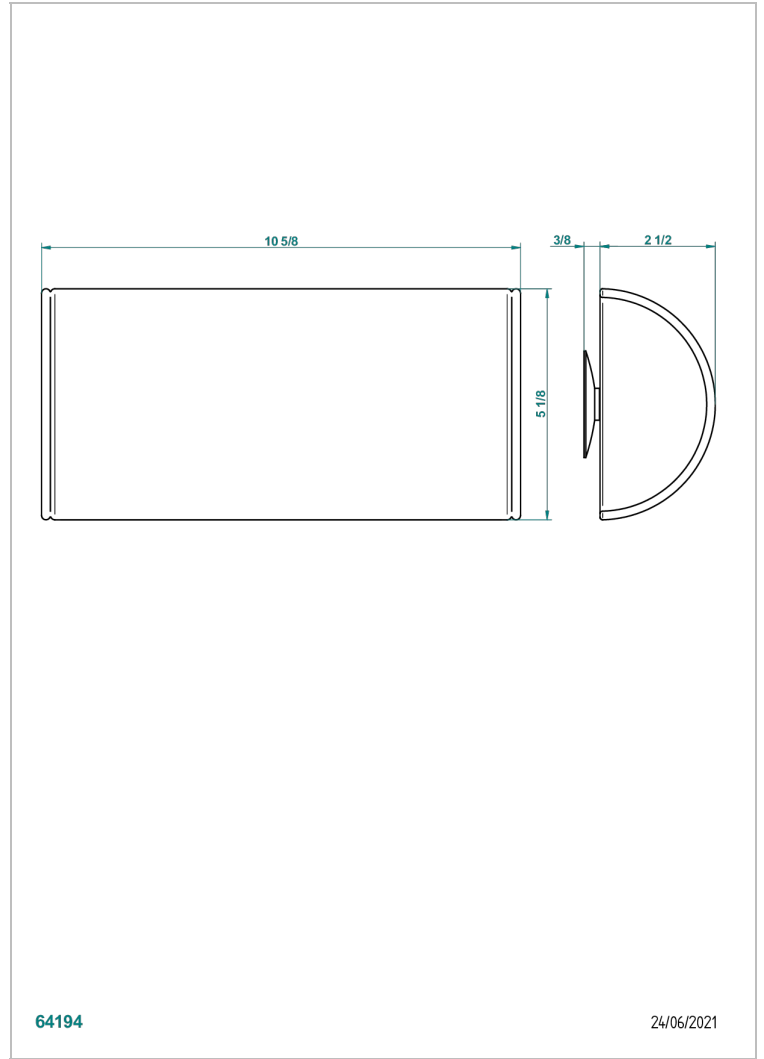

# ACCESSORIES

B16-P103

Headrest 13 x 26 cm, half cylindrical, white

64194

24/06/2021

## CHARACTERISTIC

- Accessories
- Headrest 13 x 26 cm, half cylindrical, white