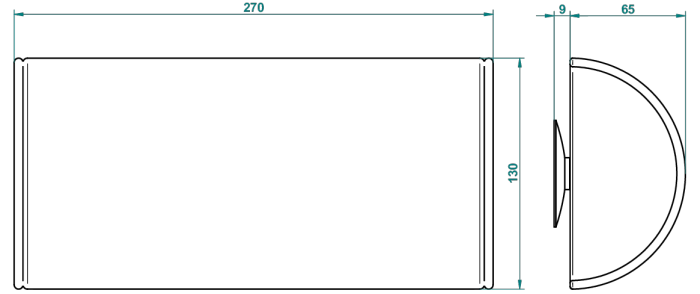

# ACCESSORIES

B16-P103

Headrest 13 x 26 cm, half cylindrical, white

64194

24/06/2021

## CHARACTERISTIC

- Accessories
- Headrest 13 x 26 cm, half cylindrical, white