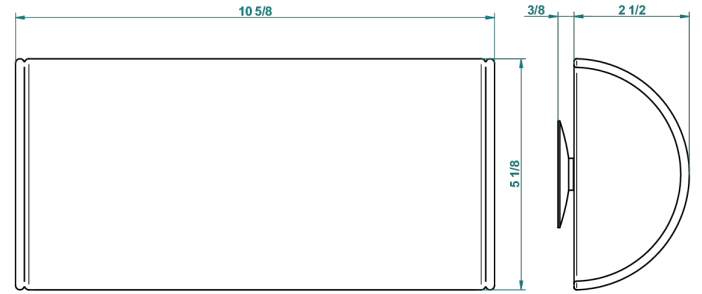

# ACCESSORIES

B16-P103

Headrest 13 x 26 cm, half cylindrical, white

64194

24/06/2021

## CHARACTERISTIC

- Accessories
- Headrest 13 x 26 cm, half cylindrical, white