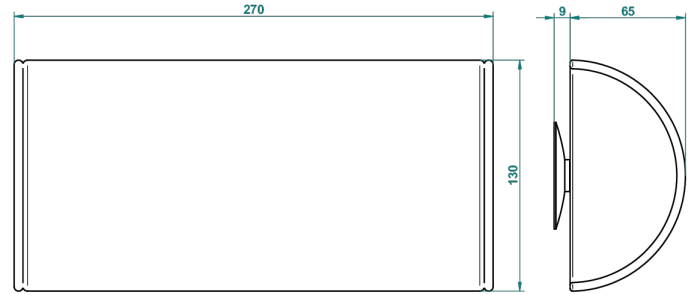

ACCESSORIES

B16-P103

Headrest 13 x 26 cm, half cylindrical, white

64194

24/06/2021

CHARACTERISTIC

- Accessories
- Headrest 13 x 26 cm, half cylindrical, white

AVAILABLE FINITIONS