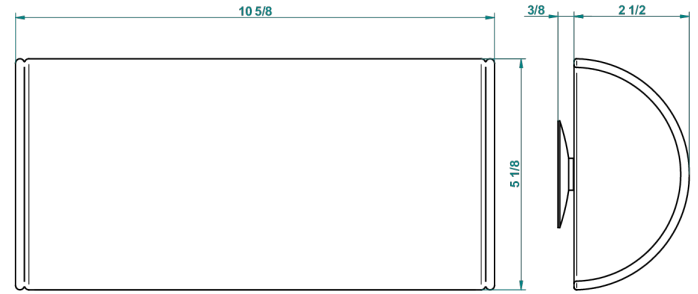

ACCESSORIES

B16-P103

Headrest 13 x 26 cm, half cylindrical, white

64194

24/06/2021

CHARACTERISTIC

- Accessories
- Headrest 13 x 26 cm, half cylindrical, white

AVAILABLE FINITIONS