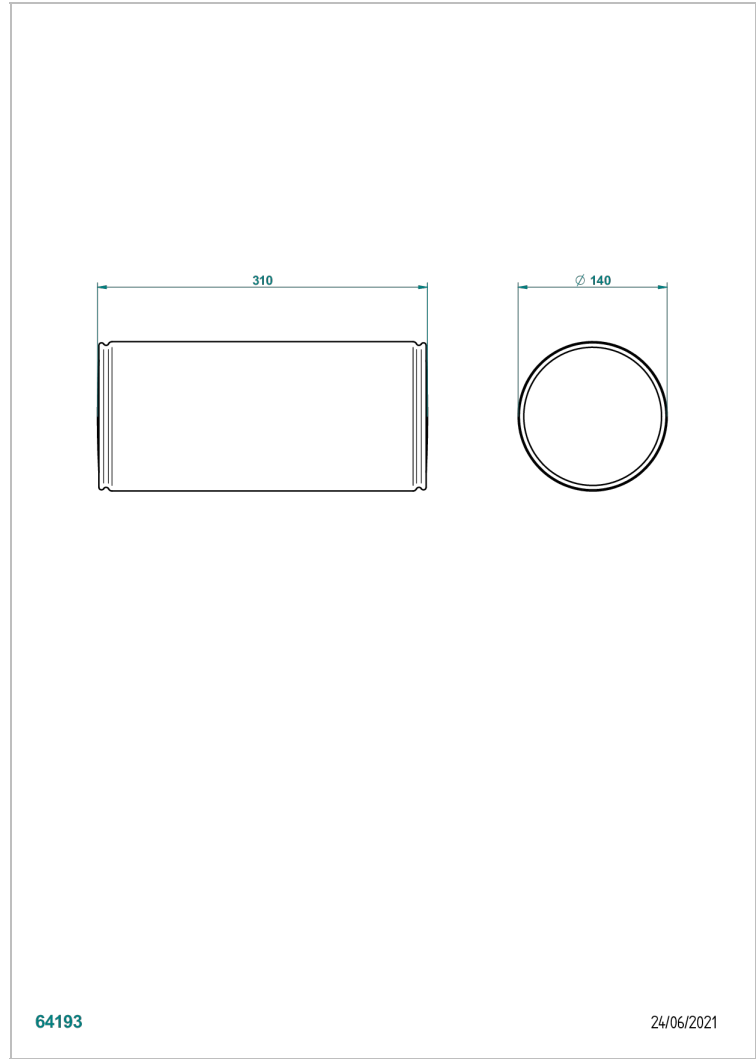

# ACCESSORIES

B16-P102

Headrest Ø 13 x 30 cm for Nymphaea Bathtub, white

64193

24/06/2021

## CHARACTERISTIC

- Accessories
- Headrest Ø 13 x 30 cm for Nymphaea Bathtub, white