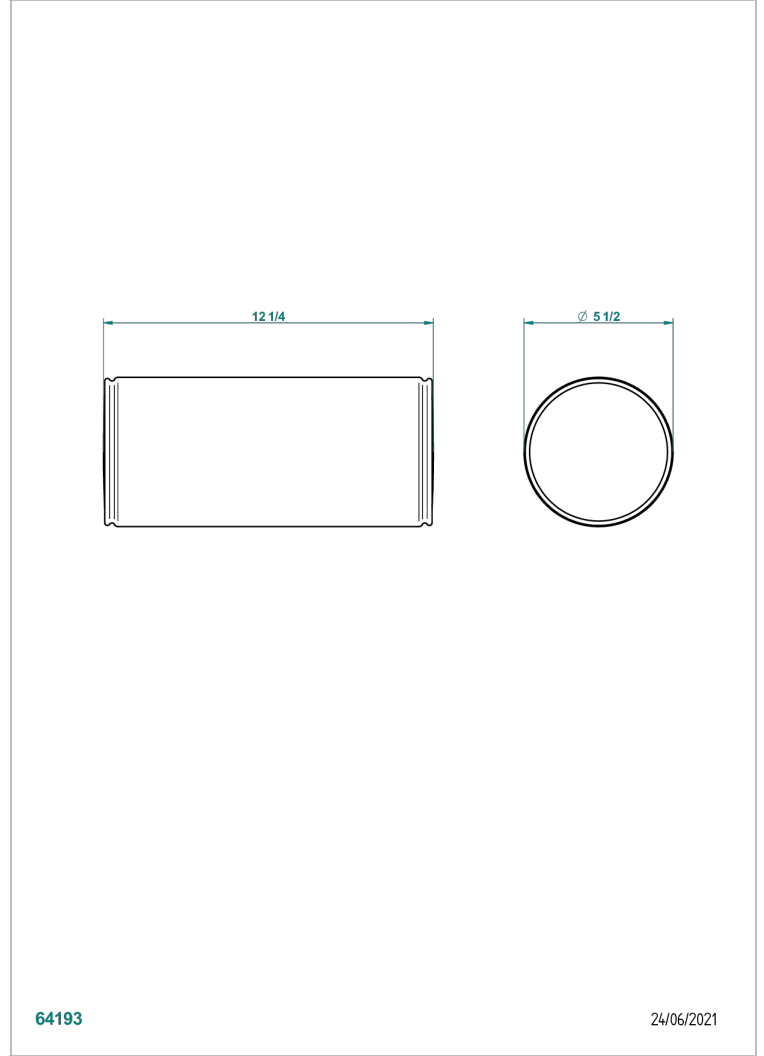

# ACCESSORIES

B16-P102

Headrest  $\varnothing$  13 x 30 cm for Nymphaea Bathtub, white

64193

24/06/2021

## CHARACTERISTIC

- Accessories
- Headrest  $\varnothing$  13 x 30 cm for Nymphaea Bathtub, white