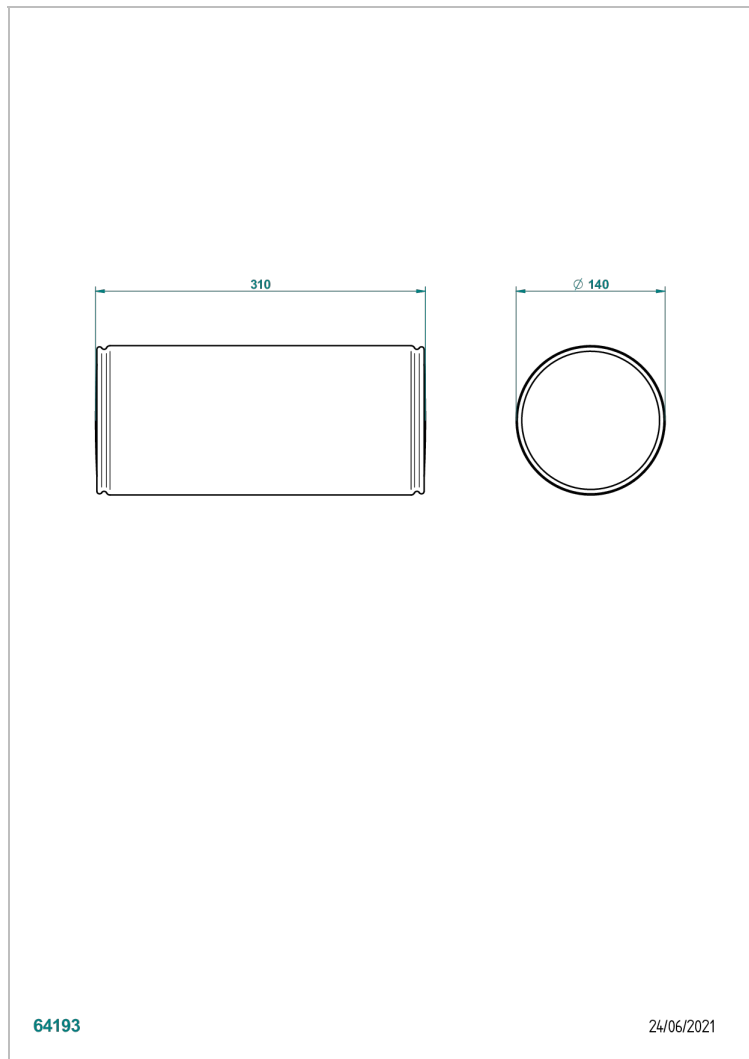

ACCESSORIES

B16-P102

Headrest \varnothing 13 x 30 cm for Nymphaea Bathtub, white

64193

24/06/2021

CHARACTERISTIC

- Accessories
- Headrest \varnothing 13 x 30 cm for Nymphaea Bathtub, white

AVAILABLE FINITIONS

*** - A00