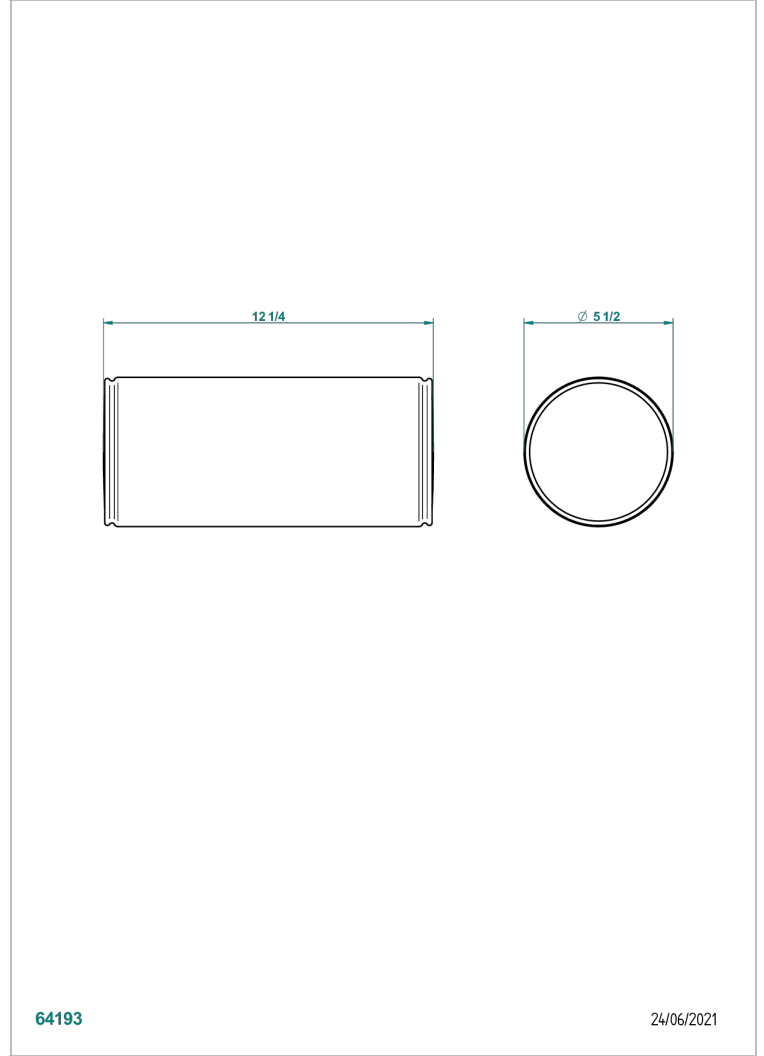

ACCESSORIES

B16-P102

Headrest Ø 13 x 30 cm for Nymphaea Bathtub, white

64193

24/06/2021

CHARACTERISTIC

- Accessories
- Headrest Ø 13 x 30 cm for Nymphaea Bathtub, white

AVAILABLE FINITIONS

*** - A00