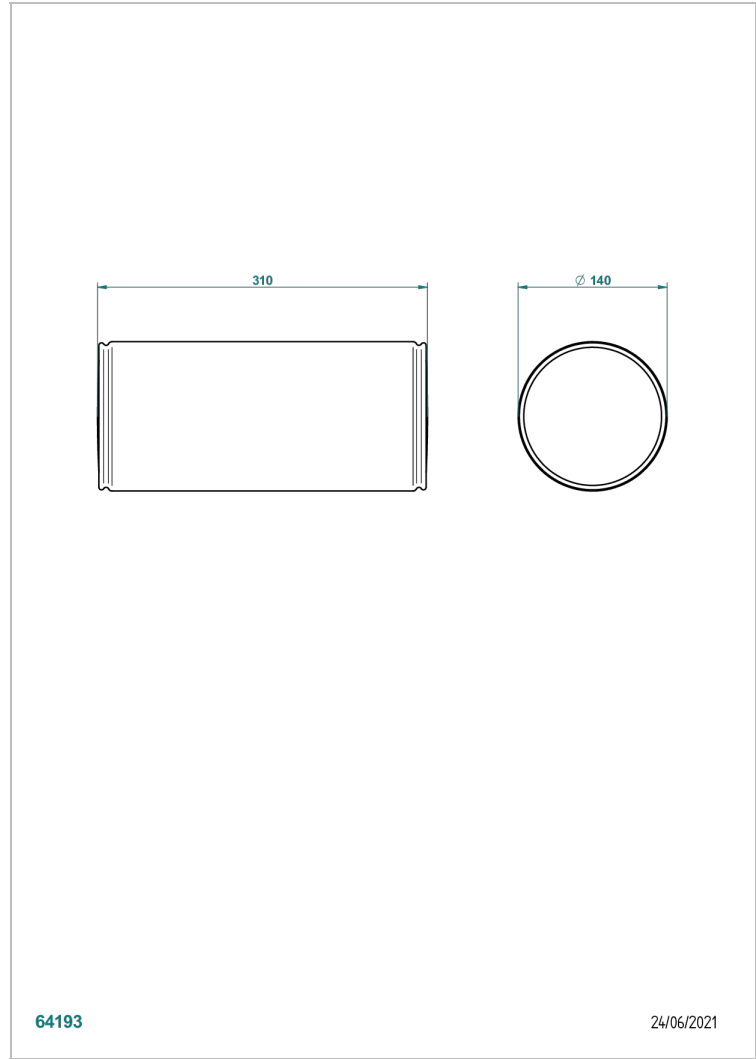

ACCESSORIES

B16-P102

Headrest Ø 13 x 30 cm for Nymphaea Bathtub, white

64193

24/06/2021

CHARACTERISTIC

- Accessories
- Headrest Ø 13 x 30 cm for Nymphaea Bathtub, white

AVAILABLE FINITIONS

*** - A00