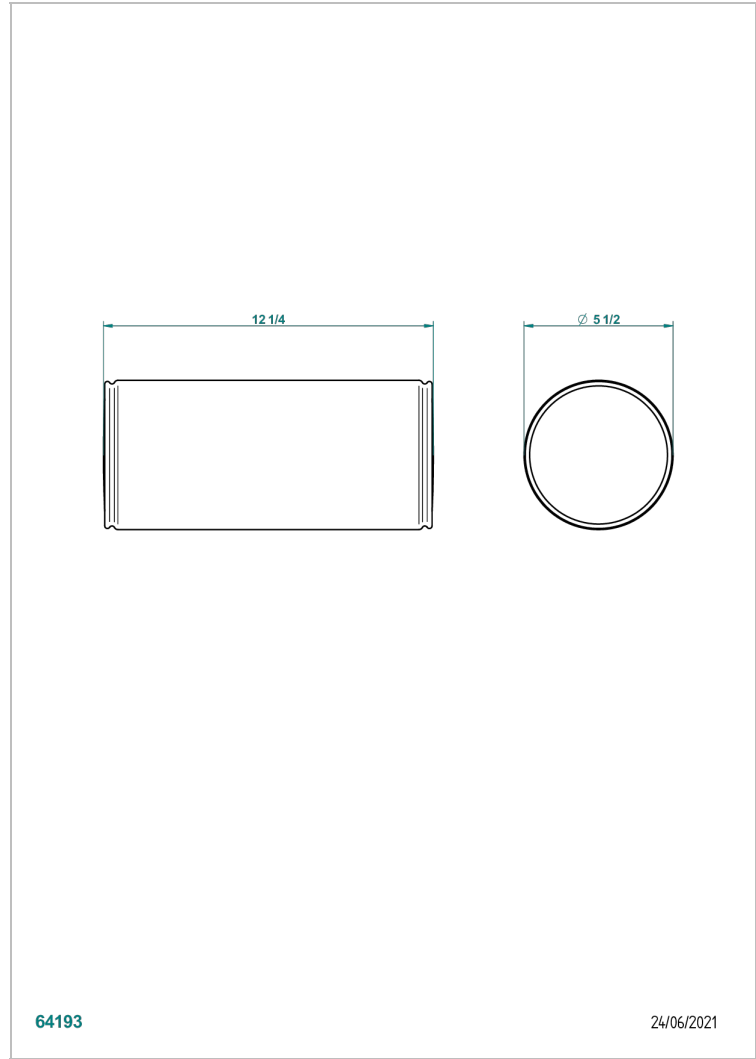

ACCESSORIES

B16-P102

Headrest Ø 13 x 30 cm for Nymphaea Bathtub, white

64193

24/06/2021

CHARACTERISTIC

- Accessories
- Headrest Ø 13 x 30 cm for Nymphaea Bathtub, white

AVAILABLE FINITIONS

*** - A00