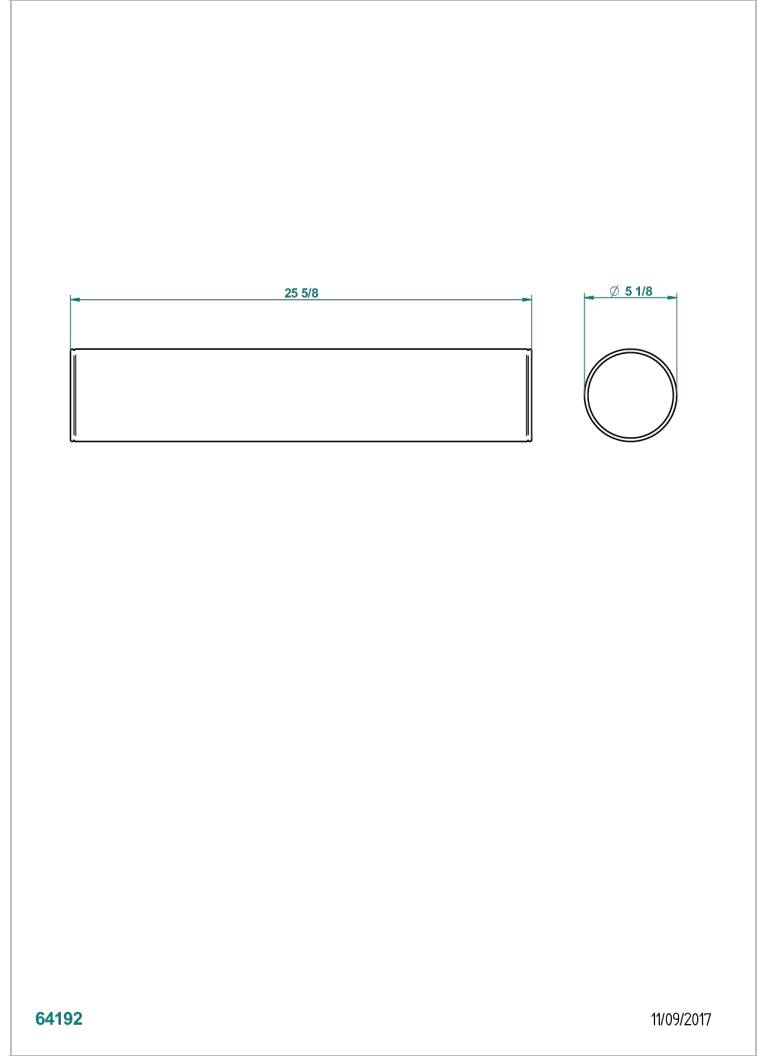

# ACCESSORIES

B16-P101

Headrest Ø13 cm Lg 65 cm for Galatée bathtub, white

64192

11/09/2017

## CHARACTERISTIC

- Accessories
- Headrest Ø13 cm Lg 65 cm for Galatée bathtub, white