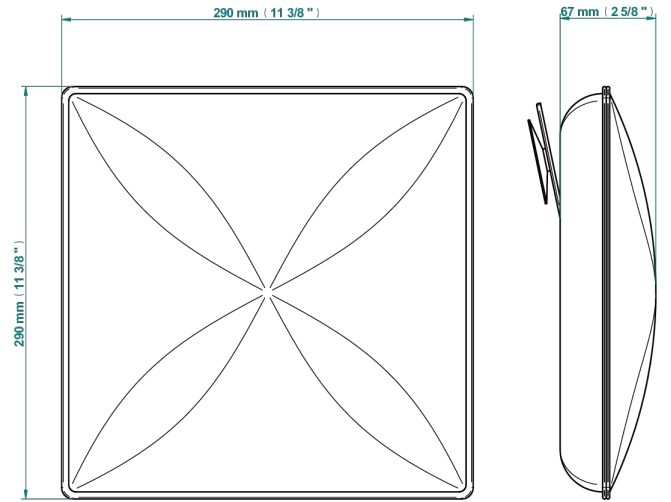

# ACCESSORIES

B16-P100

Headrest 30 x 30 cm, white

64191

25/06/2021

## CHARACTERISTIC

- Accessories
- Headrest 30 x 30 cm, white