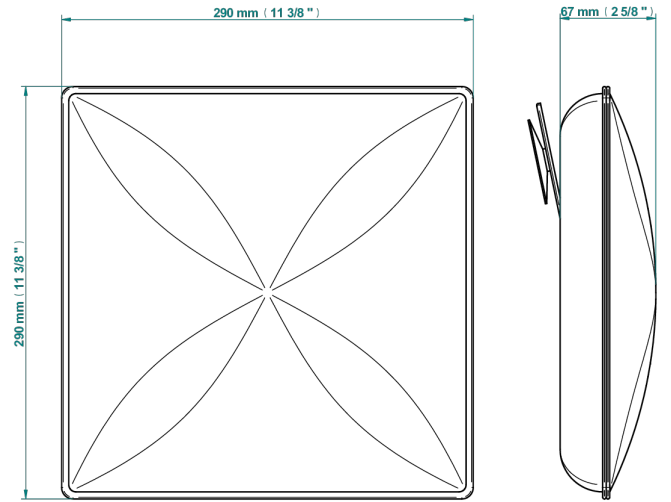

ACCESSORIES

B16-P100

Headrest 30 x 30 cm, white

64191

25/06/2021

CHARACTERISTIC

- Accessories
- Headrest 30 x 30 cm, white

AVAILABLE FINITIONS