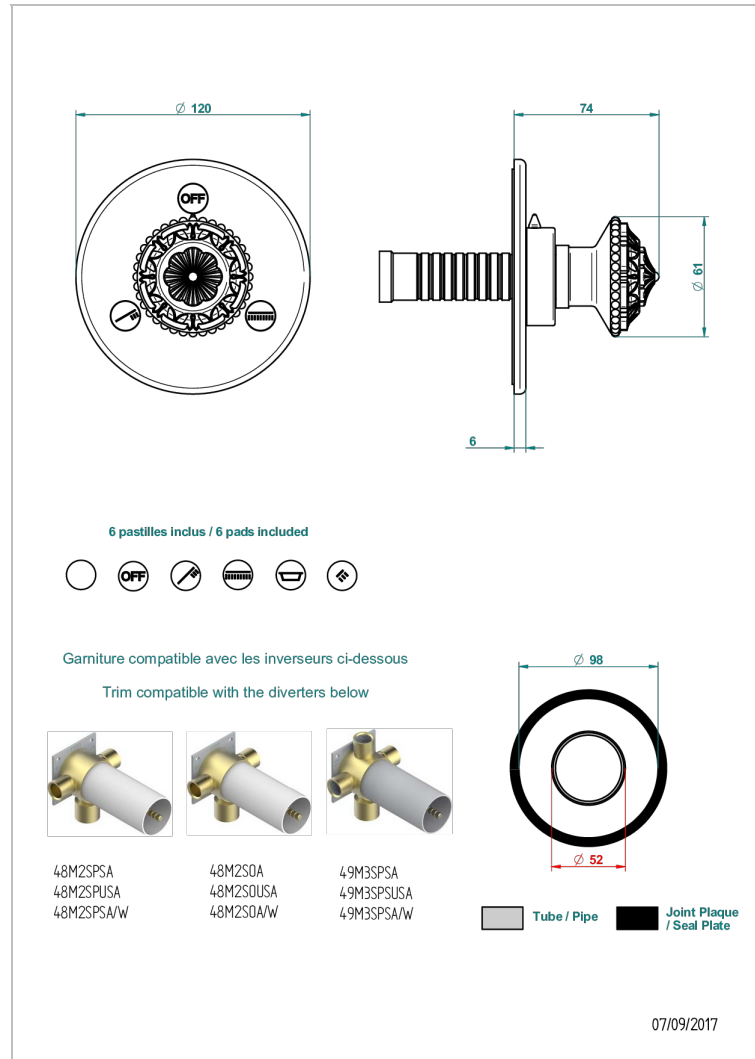

AMOUR DE TRIANON

G24-48M2SB

Trim for wall mounted diverter, 2 ways - ref. 48M2 and 3 ways - ref. 49M3

CHARACTERISTIC

- Amour de Trianon
- Trim for wall mounted diverter, 2 ways - ref. 48M2 and 3 ways - ref. 49M3

RELATED SKU'S

- Ref. G00-48M2SOA Wall mounted 3-way diverter with ceramic cartridge for concealed installation- 1 inlet 3/4" and 2 outlets 1/2" without stop position, without trim
- Ref. G00-48M2SPSA Wall mounted 3-way diverter with ceramic cartridge for concealed installation, 1 inlet 3/4" and 2 outlets 1/2" with stop position, without trim
- Ref. G00-49M3SPSA Wall mounted 4-way diverter with ceramic cartridge for concealed installation- 1 inlet 3/4" and 3 outlets 1/2" with stop position, without trim

AVAILABLE FINITIONS

Antique nickel - H28
Black ceram - D30
Lacquered light bronze - D01
Matt chrome - C02
Matt gold - F07
Matt nickel (color finish) - C01

Polished chrome (color finish) - A02
Polished chrome / Polished gold (color finish) - G02
Polished gold (color finish) - F01
Polished nickel - B01
Soft gold - F30
Soft matt gold - F31

Varnished matt antique red copper (color finish) - H07