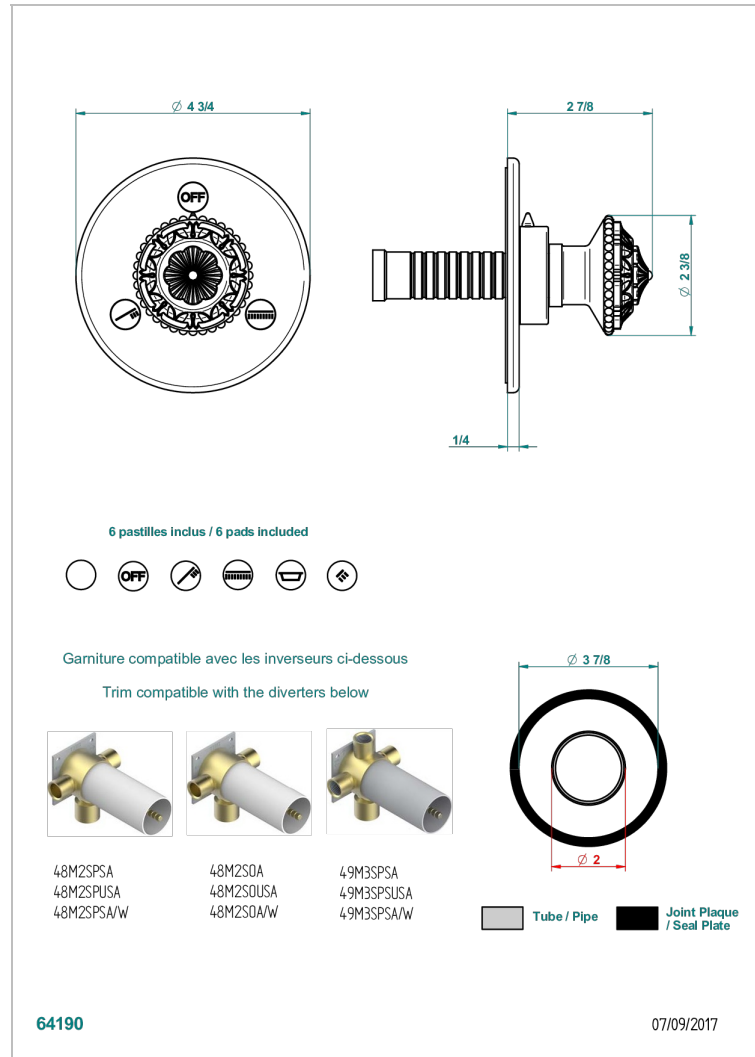

AMOUR DE TRIANON

G24-48M2SB

Trim for wall mounted diverter, 2 ways - ref. 48M2 and 3 ways - ref. 49M3

CHARACTERISTIC

- Amour de Trianon
- Trim for wall mounted diverter, 2 ways - ref. 48M2 and 3 ways - ref. 49M3

RELATED SKU'S

- Ref. G00-48M2SOA Wall mounted 3-way diverter with ceramic cartridge for concealed installation- 1 inlet 3/4" and 2 outlets 1/2" without stop position, without trim
- Ref. G00-48M2SPSA Wall mounted 3-way diverter with ceramic cartridge for concealed installation, 1 inlet 3/4" and 2 outlets 1/2" with stop position, without trim
- Ref. G00-49M3SPSA Wall mounted 4-way diverter with ceramic cartridge for concealed installation- 1 inlet 3/4" and 3 outlets 1/2" with stop position, without trim

Varnished matt antique red copper (color finish) - H07