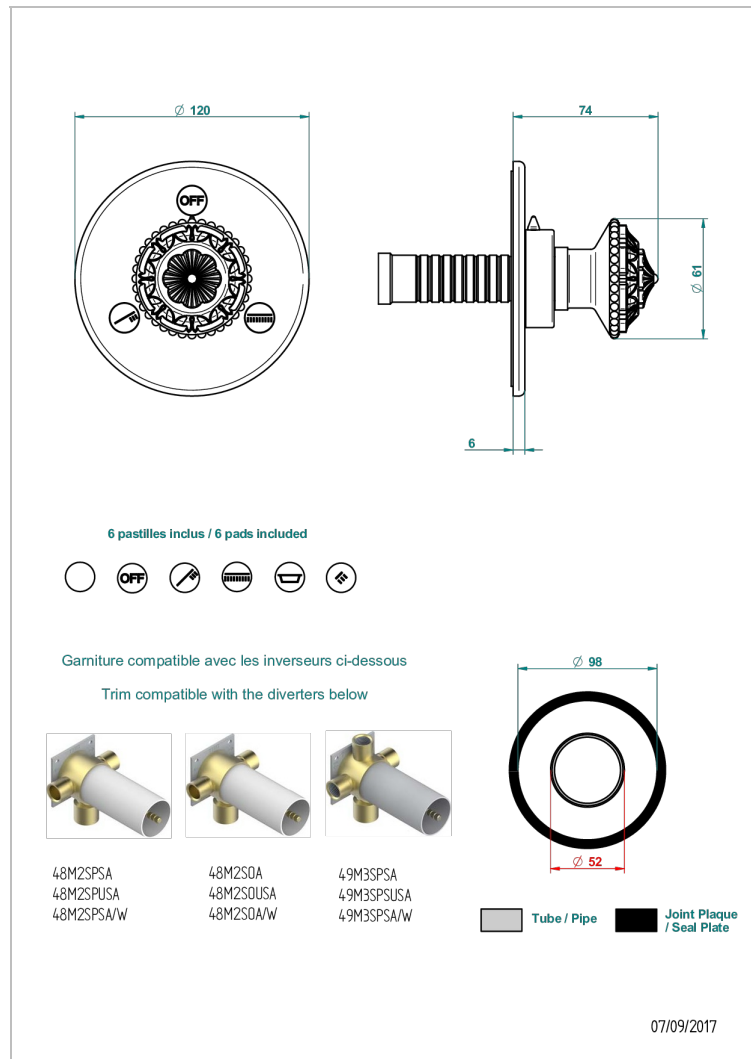

# AMOUR DE TRIANON

G24-48M2SB

Trim for wall mounted diverter, 2 ways - ref. 48M2 and 3 ways - ref. 49M3

THG  
PARIS

## CHARACTERISTIC

- Amour de Trianon
- Trim for wall mounted diverter, 2 ways - ref. 48M2 and 3 ways - ref. 49M3

## RELATED SKU'S

- Ref. G00-48M2SOA Wall mounted 3-way diverter with ceramic cartridge for concealed installation- 1 inlet 3/4" and 2 outlets 1/2" without stop position, without trim
- Ref. G00-48M2SPSA Wall mounted 3-way diverter with ceramic cartridge for concealed installation, 1 inlet 3/4" and 2 outlets 1/2" with stop position, without trim
- Ref. G00-49M3SPSA Wall mounted 4-way diverter with ceramic cartridge for concealed installation- 1 inlet 3/4" and 3 outlets 1/2" with stop position, without trim