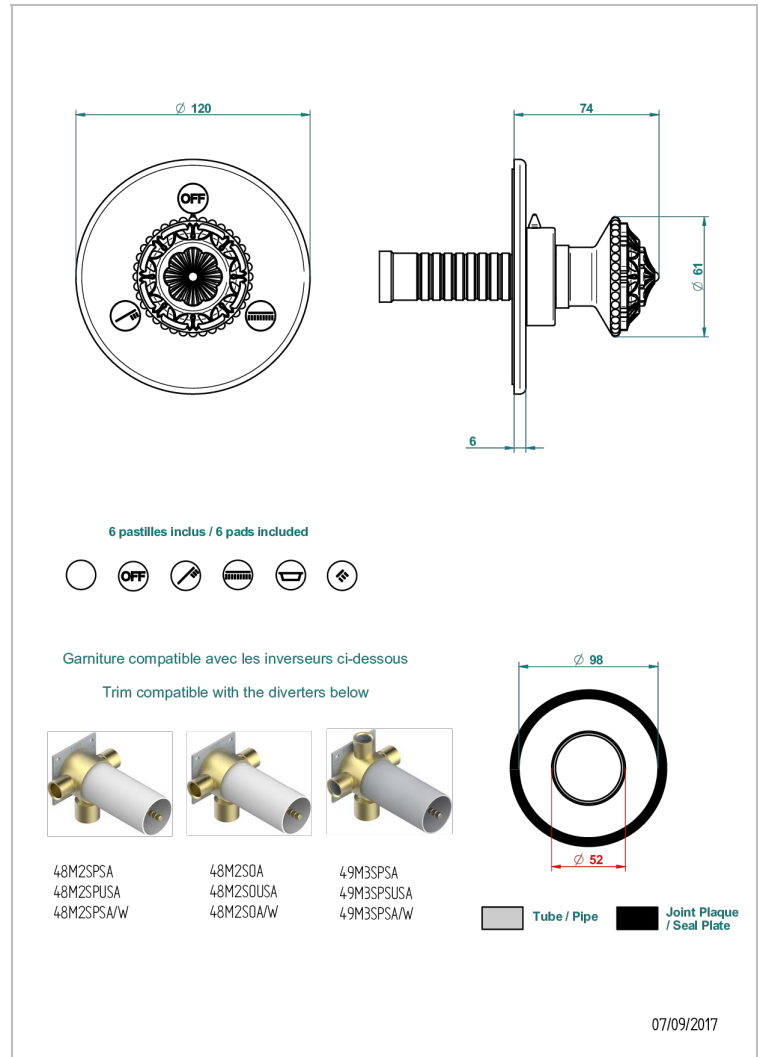

AMOUR DE TRIANON

G24-48M2SB

Trim for wall mounted diverter, 2 ways - ref. 48M2 and 3 ways - ref. 49M3

THG[®]
PARIS

特色

- Amour de Trianon
- Trim for wall mounted diverter, 2 ways - ref. 48M2 and 3 ways - ref. 49M3

相关的SKU

- Ref. G00-48M2SOA Wall mounted 3-way diverter with ceramic cartridge for concealed installation- 1 inlet 3/4" and 2 outlets 1/2" without stop position, without trim
- Ref. G00-48M2SPSA Wall mounted 3-way diverter with ceramic cartridge for concealed installation, 1 inlet 3/4" and 2 outlets 1/2" with stop position, without trim
- Ref. G00-49M3SPSA Wall mounted 4-way diverter with ceramic cartridge for concealed installation- 1 inlet 3/4" and 3 outlets 1/2" with stop position, without trim

可选饰面

Black ceram - D30
哑光复古铜 - H07
哑光浅金 - F31
哑光金 - F07
哑光铬 - C02
哑光镍 - C01

复古镍 - H28
抛光金 (24K金) - F01
抛光铬 - A02
抛光铬/抛光金 - G02
抛光镍 - B01
浅金 - F30

漆面铜 - D01