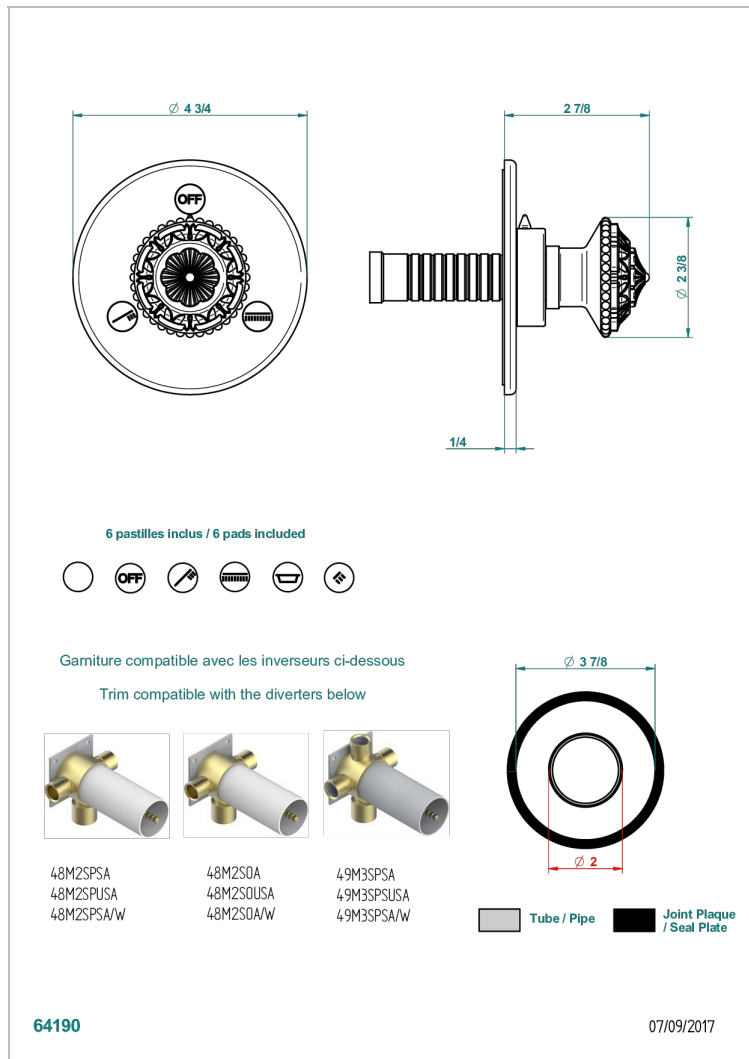

AMOUR DE TRIANON

G24-48M2SB

Trim for wall mounted diverter, 2 ways - ref. 48M2 and 3 ways - ref. 49M3

THG
PARIS

ХАРАКТЕРИСТИКИ

- Amour de Trianon
- Trim for wall mounted diverter, 2 ways - ref. 48M2 and 3 ways - ref. 49M3

СВЯЗАННЫЕ ТОВАРНЫЕ ПОЗИЦИИ

- Ref. G00-48M2SOA Wall mounted 3-way diverter with ceramic cartridge for concealed installation- 1 inlet 3/4" and 2 outlets 1/2" without stop position, without trim
- Ref. G00-48M2SPSA Wall mounted 3-way diverter with ceramic cartridge for concealed installation, 1 inlet 3/4" and 2 outlets 1/2" with stop position, without trim
- Ref. G00-49M3SPSA Wall mounted 4-way diverter with ceramic cartridge for concealed installation- 1 inlet 3/4" and 3 outlets 1/2" with stop position, without trim