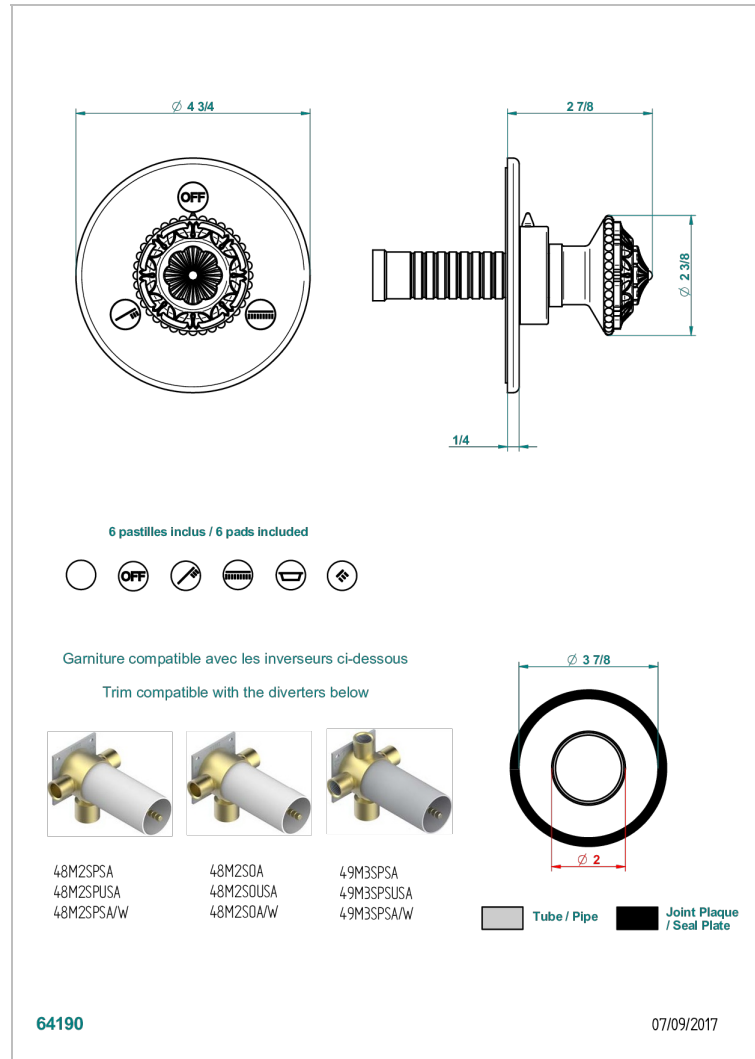

AMOUR DE TRIANON

G24-48M2SB

Trim for wall mounted diverter, 2 ways - ref. 48M2 and 3 ways - ref. 49M3

CHARACTERISTIC

- Amour de Trianon
- Trim for wall mounted diverter, 2 ways - ref. 48M2 and 3 ways - ref. 49M3

RELATED SKU'S

- Ref. G00-48M2SOA Wall mounted 3-way diverter with ceramic cartridge for concealed installation- 1 inlet 3/4" and 2 outlets 1/2" without stop position, without trim
- Ref. G00-48M2SPSA Wall mounted 3-way diverter with ceramic cartridge for concealed installation, 1 inlet 3/4" and 2 outlets 1/2" with stop position, without trim
- Ref. G00-49M3SPSA Wall mounted 4-way diverter with ceramic cartridge for concealed installation- 1 inlet 3/4" and 3 outlets 1/2" with stop position, without trim

Varnished matt antique red copper (color finish) - H07