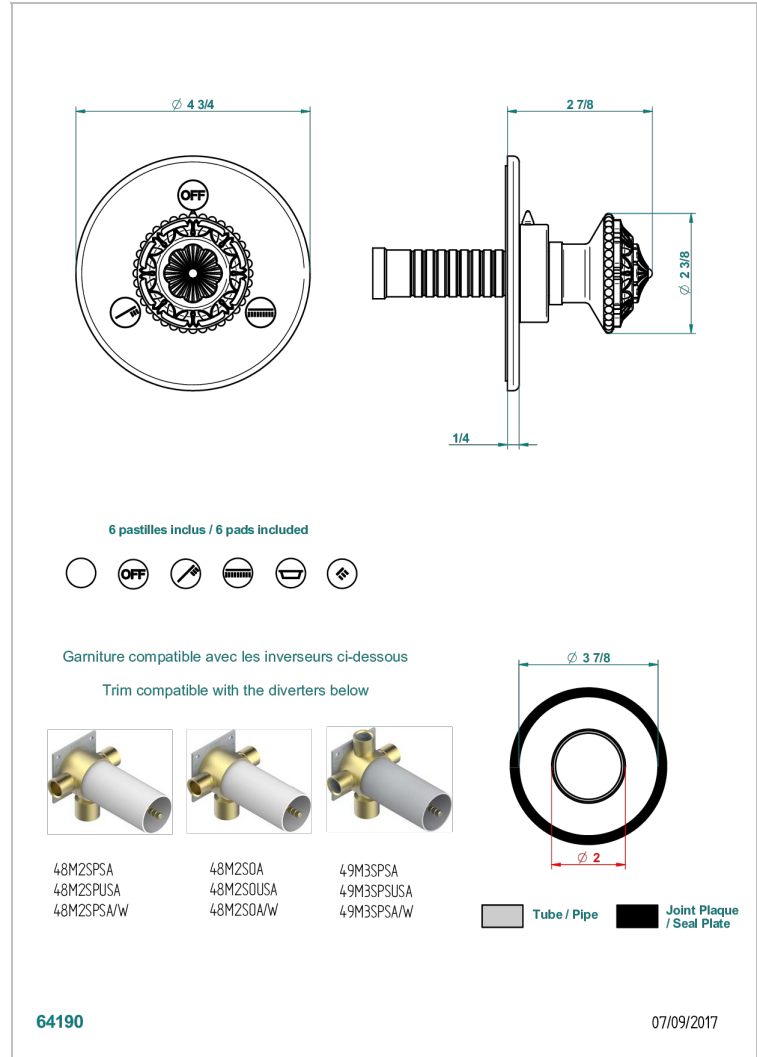

# AMOUR DE TRIANON

G24-48M2SB

Trim for wall mounted diverter, 2 ways - ref. 48M2 and 3 ways - ref. 49M3

THG<sup>®</sup>  
PARIS

## 特色

- Amour de Trianon
- Trim for wall mounted diverter, 2 ways - ref. 48M2 and 3 ways - ref. 49M3

## 相关的SKU

- Ref. G00-48M2SOA Wall mounted 3-way diverter with ceramic cartridge for concealed installation- 1 inlet 3/4" and 2 outlets 1/2" without stop position, without trim
- Ref. G00-48M2SPSA Wall mounted 3-way diverter with ceramic cartridge for concealed installation, 1 inlet 3/4" and 2 outlets 1/2" with stop position, without trim
- Ref. G00-49M3SPSA Wall mounted 4-way diverter with ceramic cartridge for concealed installation- 1 inlet 3/4" and 3 outlets 1/2" with stop position, without trim

## 可选饰面

Black ceram - D30  
哑光复古铜 - H07  
哑光浅金 - F31  
哑光金 - F07  
哑光铬 - C02  
哑光镍 - C01

复古镍 - H28  
抛光金 (24K金) - F01  
抛光铬 - A02  
抛光铬/抛光金 - G02  
抛光镍 - B01  
浅金 - F30

漆面铜 - D01