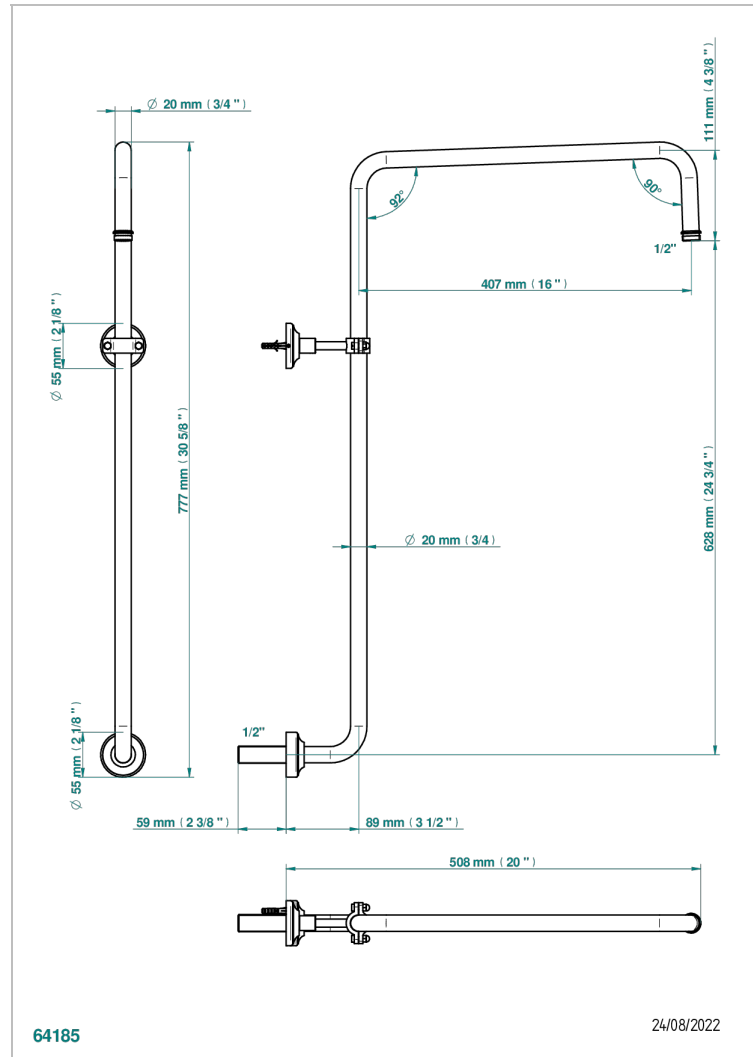

CHARLESTON WITH LEVER

G75-83

Curved shower arm 1/2"

CHARACTERISTIC

- Charleston with lever
- Curved shower arm 1/2"

AVAILABLE FINITIONS

Antique nickel - H28
Black ceram - D30
Blush PVD - H62
Brass color PVD - H49
Brown bronze color PVD - F33
Gold color PVD - H52

Graphite PVD - H64
Lacquered light bronze - D01
Matt Umber PVD - H67
Matt blush PVD - H60
Matt brass color PVD - H50
Matt brown bronze color PVD - F34

Matt chrome - C02
Matt gold - F07
Matt gold color PVD - H53
Matt graphite PVD - H65
Matt nickel (color finish) - C01
Matt nickel color PVD - H56

Natural smoked Brass - A13
Nickel color PVD - H55
Polished chrome (color finish) - A02
Polished chrome / Polished gold (color finish) - G02
Polished gold (color finish) - F01
Polished nickel - B01

Soft gold - F30
Soft matt gold - F31
Umber PVD - H66