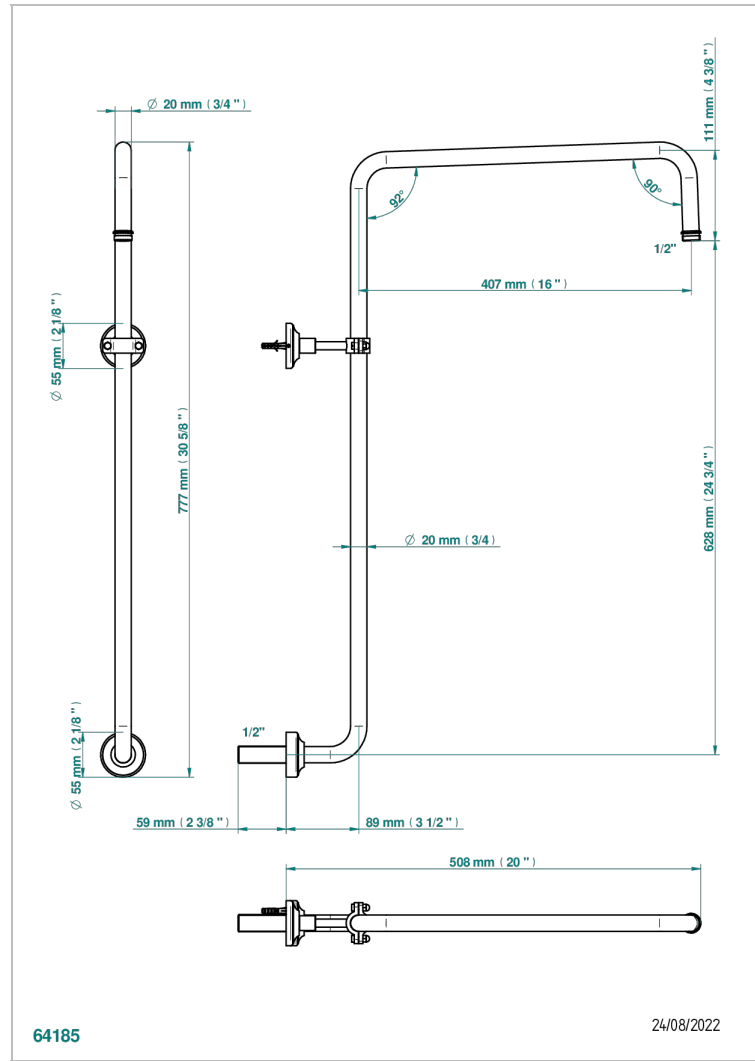

BROADWAY WITH LEVER

A04-83

Curved shower arm 1/2"

CHARACTERISTIC

- Broadway with Lever
- Curved shower arm 1/2"

AVAILABLE FINITIONS

Antique nickel - H28
 Black ceramic - D30
 Blush PVD - H62
 Brass color PVD - H49
 Brown bronze color PVD - F33
 Gold color PVD - H52

Natural smoked Brass - A13
 Nickel color PVD - H55
 Polished chrome (color finish) - A02
 Polished chrome / Polished gold (color finish) - G02
 Polished gold (color finish) - F01
 Polished nickel - B01